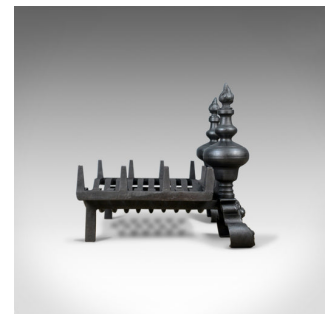

Vintage Fire Basket, Grate, Dogs, Andirons, English, Fireplace Accessory C20th

DESCRIPTION

Our Stock # 18.5780

This is a vintage fire basket, or grate, on dogs, or andirons, an English fireplace accessory dating to the 20th century.

- A quality grate and dogs in attractive hand forged and cast iron
- Roundel feet with cast mask decoration
- Featuring bulbous posts capped with flaming finials
- Solidly constructed and suitable for all fuel types
- Spiked top styling and featuring a dished grate
- Robust, of quality craftsmanship and finished in traditional graphite

A simply lovely grate to be welcomed into any fireside location, delivered ready for the home.

Search [London Fine for #18.5780](#) , or scan the QR code for more photos and details

DIMENSIONS

Max Width: 75cm (29.5")

Max Depth: 45.75cm (18")

Max Height: 43cm (17")