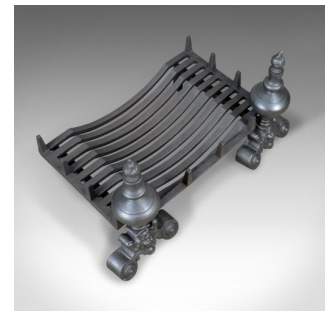

Vintage Fire Basket, Grate, Dogs, Andirons, English, Fireplace Accessory C20th

DESCRIPTION

Our Stock # 18.5780

This is a vintage fire basket, or grate, on dogs, or andirons, an English fireplace accessory dating to the 20th century.

- A quality grate and dogs in attractive hand forged and cast iron
- Roundel feet with cast mask decoration
- Featuring bulbous posts capped with flaming finials
- Solidly constructed and suitable for all fuel types
- Spiked top styling and featuring a dished grate
- Robust, of quality craftsmanship and finished in traditional graphite

A simply lovely grate to be welcomed into any fireside location, delivered ready for the home.

Search [London Fine for #18.5780](#) , or scan the QR code for more photos and details

DIMENSIONS

Max Width: 75cm (29.5")

Max Depth: 45.75cm (18")

Max Height: 43cm (17")