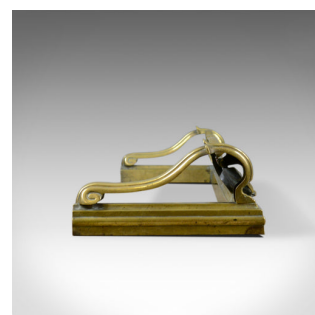

Antique Brass Fire Kerb, English, Victorian, Art Nouveau, Fireside Fender c.1900

DESCRIPTION

Our Stock # 18.5770

This is an antique, brass fire kerb. An English, Victorian, Art Nouveau, fireside fender dating to the turn of the 20th century, circa 1900.

- Attractive fire kerb with Art Nouveau overtones
- The brass beautifully mellowed with an aged patina
- Swagged with fan decoration
- Mid-sized, ideal for most installations

An attractive antique, brass fire kerb. Solid joints and construction, delivered waxed, polished and ready for the home.

Search [London Fine for #18.5770](#) , or scan the QR code for more photos and details

DIMENSIONS

- Max Width: 132cm (52")
- Max Depth: 35cm (13.75")
- Max Height: 19cm (7.5")
- Internal Width: 119.5cm (47")
- Internal Depth: 28.5cm (11.25")
- Internal Height: 4.5cm (1.75")