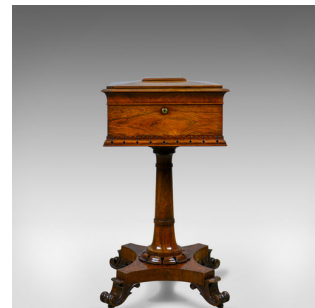

Antique Teapoy, English, William IV, Rosewood, Work Box, 19th Century Circa 1835

DESCRIPTION

Our Stock # 18.5766

This is an antique teapoy, an English, William IV, rosewood work box dating to the early 19th century, circa 1835.

- Superb colour in the polished rosewood finish
- Grain interest throughout with a desirable aged patina
- Canted lid and broad frieze in good proportion footed with carved decoration
- Featuring a Bramah style lock, untested as key absent
- Raised on a tapered, turned, barrel stem
- Anchored in a carved collar to the hyperboloid platform
- The scrolled feet over smooth running brass castors
- Opening the hinged lid reveals a clean interior

A fine example of an antique teapoy. Solid joints and construction, delivered waxed, polished and ready for the home.

Search [London Fine for #18.5766](#), or scan the QR code for more photos and details

DIMENSIONS

Max Width: 41cm (16.25")
 Max Depth: 41cm (16.25")
 Max Height: 73.5cm (29")
 Internal Width: 31.5cm (12.5")
 Internal Depth: 23cm (9")
 Internal Height: 11cm (4.25")
 Plus Lid Height: 3cm (1.25")