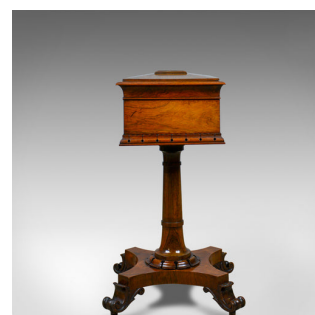

Antique Teapoy, English, William IV, Rosewood, Work Box, 19th Century Circa 1835

DESCRIPTION

Our Stock # 18.5766

This is an antique teapoy, an English, William IV, rosewood work box dating to the early 19th century, circa 1835.

- Superb colour in the polished rosewood finish
- Grain interest throughout with a desirable aged patina
- Canted lid and broad frieze in good proportion footed with carved decoration
- Featuring a Bramah style lock, untested as key absent
- Raised on a tapered, turned, barrel stem
- Anchored in a carved collar to the hyperboloid platform
- The scrolled feet over smooth running brass castors
- Opening the hinged lid reveals a clean interior

A fine example of an antique teapoy. Solid joints and construction, delivered waxed, polished and ready for the home.

Search [London Fine for #18.5766](#), or scan the QR code for more photos and details

DIMENSIONS

Max Width: 41cm (16.25")
 Max Depth: 41cm (16.25")
 Max Height: 73.5cm (29")
 Internal Width: 31.5cm (12.5")
 Internal Depth: 23cm (9")
 Internal Height: 11cm (4.25")
 Plus Lid Height: 3cm (1.25")