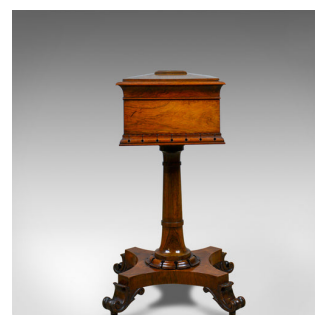

## Antique Teapoy, English, William IV, Rosewood, Work Box, 19th Century Circa 1835

### DESCRIPTION

Our Stock # 18.5766

This is an antique teapoy, an English, William IV, rosewood work box dating to the early 19th century, circa 1835.

- Superb colour in the polished rosewood finish
- Grain interest throughout with a desirable aged patina
- Canted lid and broad frieze in good proportion footed with carved decoration
- Featuring a Bramah style lock, untested as key absent
- Raised on a tapered, turned, barrel stem
- Anchored in a carved collar to the hyperboloid platform
- The scrolled feet over smooth running brass castors
- Opening the hinged lid reveals a clean interior

A fine example of an antique teapoy. Solid joints and construction, delivered waxed, polished and ready for the home.

Search [London Fine for #18.5766](#), or scan the QR code for more photos and details

### DIMENSIONS

Max Width: 41cm (16.25")  
 Max Depth: 41cm (16.25")  
 Max Height: 73.5cm (29")  
 Internal Width: 31.5cm (12.5")  
 Internal Depth: 23cm (9")  
 Internal Height: 11cm (4.25")  
 Plus Lid Height: 3cm (1.25")