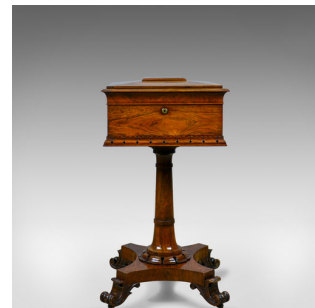

## Antique Teapoy, English, William IV, Rosewood, Work Box, 19th Century Circa 1835

### DESCRIPTION

Our Stock # 18.5766

This is an antique teapoy, an English, William IV, rosewood work box dating to the early 19th century, circa 1835.

- Superb colour in the polished rosewood finish
- Grain interest throughout with a desirable aged patina
- Canted lid and broad frieze in good proportion footed with carved decoration
- Featuring a Bramah style lock, untested as key absent
- Raised on a tapered, turned, barrel stem
- Anchored in a carved collar to the hyperboloid platform
- The scrolled feet over smooth running brass castors
- Opening the hinged lid reveals a clean interior

A fine example of an antique teapoy. Solid joints and construction, delivered waxed, polished and ready for the home.

Search [London Fine for #18.5766](#), or scan the QR code for more photos and details

### DIMENSIONS

Max Width: 41cm (16.25")  
 Max Depth: 41cm (16.25")  
 Max Height: 73.5cm (29")  
 Internal Width: 31.5cm (12.5")  
 Internal Depth: 23cm (9")  
 Internal Height: 11cm (4.25")  
 Plus Lid Height: 3cm (1.25")