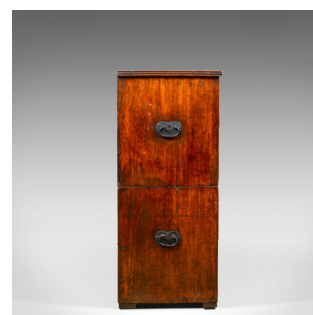

Antique Campaign Chest of Drawers, English, Late Georgian, Walnut, Circa 1780

DESCRIPTION

Our Stock # 18.5658

This is an antique campaign chest of drawers. An English, late Georgian, walnut, narrow chest dating to the late 18th century, circa 1780.

- A charming example of a Georgian campaign chest
- Warm hues to the aged walnut in a wax polished finish
- Grain interest throughout with a desirable aged patina
- Appealing narrow depth at 42cm / 16.5 inches
- A two part chest in good proportion, drawers arranged '2 over 3'
- Drawers dressed with drop handles over pierced brass, 'batwing' back-plates
- Brass inset keyhole linings, locks untested as keys absent
- The original cast iron carry handles to the ends of each section

A super example of an antique campaign chest of drawers. Solid joints and construction, delivered waxed, polished and ready for the home.

Search [London Fine for #18.5658](#), or scan the QR code for more photos and details

DIMENSIONS

Max Width: 92.5cm (36.5")

Max Depth: 42cm (16.5")

Max Height: 97cm (38.25")