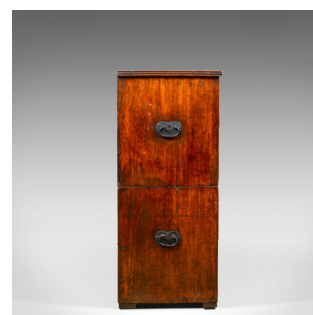

## Antique Campaign Chest of Drawers, English, Late Georgian, Walnut, Circa 1780

### DESCRIPTION

Our Stock # 18.5658

This is an antique campaign chest of drawers. An English, late Georgian, walnut, narrow chest dating to the late 18th century, circa 1780.

- A charming example of a Georgian campaign chest
- Warm hues to the aged walnut in a wax polished finish
- Grain interest throughout with a desirable aged patina
- Appealing narrow depth at 42cm / 16.5 inches
- A two part chest in good proportion, drawers arranged '2 over 3'
- Drawers dressed with drop handles over pierced brass, 'batwing' back-plates
- Brass inset keyhole linings, locks untested as keys absent
- The original cast iron carry handles to the ends of each section

A super example of an antique campaign chest of drawers. Solid joints and construction, delivered waxed, polished and ready for the home.

Search [London Fine for #18.5658](#) , or scan the QR code for more photos and details

### DIMENSIONS

Max Width: 92.5cm (36.5")

Max Depth: 42cm (16.5")

Max Height: 97cm (38.25")