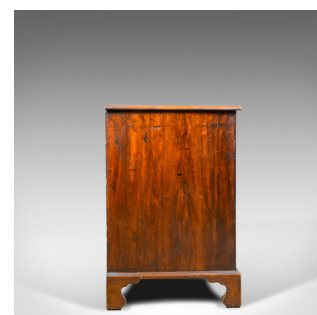

Antique Georgian Chest of Drawers, English, Walnut, 18th Century, Circa 1750

DESCRIPTION

Our Stock # 18.5664

This is an antique Georgian chest of drawers. An English, walnut chest dating to the mid 18th century, circa 1750.

- Attractive caramel tones to the well figured English walnut
- Desirable aged patina in the lustre of the wax polished finish
- Of quality craftsmanship and in good proportion
- The quarter-veneered top displays attractive grain interest
- Framed with a cross-banded border and finished with an edge moulding
- Side panels in good order and displaying good consistent colour
- Smooth sliding, oak lined drawers arranged '2 over 3' graduated
- Dressed with later solid brass drop handles over etched 'batwing' back plates
- Etched brass keyhole escutcheons, brass locks untested as key absent
- Raised on bracket feet all round

Search [London Fine for #18.5664](#) , or scan the QR code for more photos and details

DIMENSIONS

Max Width: 85.5cm (33.75")

Max Depth: 56.5cm (22.25")

Max Height: 85cm (33.5")