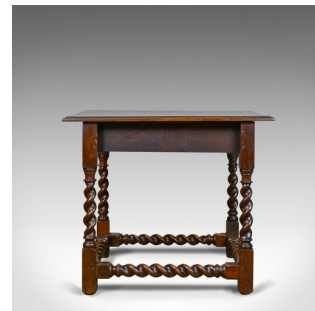

Antique Side Table, English, Victorian, English, Oak, Late C19th, Circa 1880

**DESCRIPTION**

Our Stock # 18.5713

This is an antique side table. A Victorian, English, oak table dating to the late 19th century, circa 1880.

- Broad top displays well featuring edge moulding
- Good consistent colour with a wax polished finish
- Displaying a desirable aged patina
- Magnificent barley twist legs all round
- United by barley twist stretchers
- Pegged joints to the block feet

An attractive antique side table with solid joints and construction. Delivered waxed, polished and ready for the home.

Search [London Fine for #18.5713](#) , or scan the QR code for more photos and details

DIMENSIONS

Max Width: 84cm (33")

Max Depth: 62cm (24.5")

Max Height: 70cm (27.5")