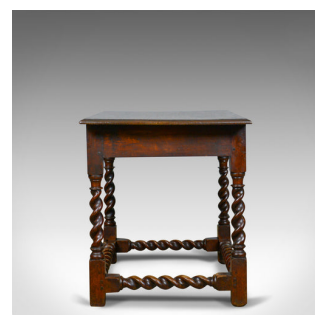

Antique Side Table, English, Victorian, English, Oak, Late C19th, Circa 1880

**DESCRIPTION**

Our Stock # 18.5713

This is an antique side table. A Victorian, English, oak table dating to the late 19th century, circa 1880.

- Broad top displays well featuring edge moulding
- Good consistent colour with a wax polished finish
- Displaying a desirable aged patina
- Magnificent barley twist legs all round
- United by barley twist stretchers
- Pegged joints to the block feet

An attractive antique side table with solid joints and construction. Delivered waxed, polished and ready for the home.

Search [London Fine for #18.5713](#) , or scan the QR code for more photos and details

DIMENSIONS

Max Width: 84cm (33")

Max Depth: 62cm (24.5")

Max Height: 70cm (27.5")