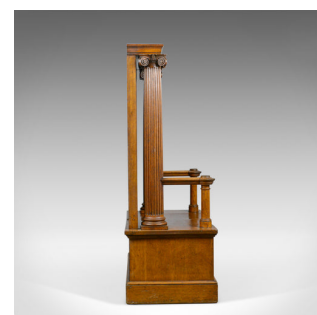

Large Antique Oak Throne Chair, Edwardian, Bench, Seat, Classical, Ionic, c.1910

DESCRIPTION

Our Stock # 18.5786

This is a large, antique, oak throne chair. An English, Edwardian bench seat with classical detail and Ionic columns dating to the early 20th century, circa 1910.

- Of large proportion and magnificent presence
- Rich in colour with a desirable aged patina
- Featuring beautifully carved, fluted Ionic columns
- Flanking a canopied, broad back panel
- Small mounted plaque, plain to the obverse
- Robust, barrel turned supports to shaped armrests
- Generous saddle seat slab displays grain interest
- Raised on robust plinth legs

An imposing antique, oak throne chair. Solid joints and construction, delivered waxed, polished and ready for the home.

Search [London Fine for #18.5786](#) , or scan the QR code for more photos and details

DIMENSIONS

- Max Width: 92cm (36.25")
- Max Depth: 57cm (22.5")
- Max Height: 159cm (62.5")
- Seat Width: 54cm (21.25")
- Seat Depth: 49.5cm (19.5")
- Seat Height: 45cm (17.75")