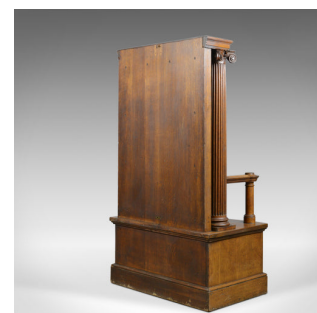

Large Antique Oak Throne Chair, Edwardian, Bench, Seat, Classical, Ionic, c.1910

DESCRIPTION

Our Stock # 18.5786

This is a large, antique, oak throne chair. An English, Edwardian bench seat with classical detail and Ionic columns dating to the early 20th century, circa 1910.

- Of large proportion and magnificent presence
- Rich in colour with a desirable aged patina
- Featuring beautifully carved, fluted Ionic columns
- Flanking a canopied, broad back panel
- Small mounted plaque, plain to the obverse
- Robust, barrel turned supports to shaped armrests
- Generous saddle seat slab displays grain interest
- Raised on robust plinth legs

An imposing antique, oak throne chair. Solid joints and construction, delivered waxed, polished and ready for the home.

Search [London Fine for #18.5786](#) , or scan the QR code for more photos and details

DIMENSIONS

- Max Width: 92cm (36.25")
- Max Depth: 57cm (22.5")
- Max Height: 159cm (62.5")
- Seat Width: 54cm (21.25")
- Seat Depth: 49.5cm (19.5")
- Seat Height: 45cm (17.75")