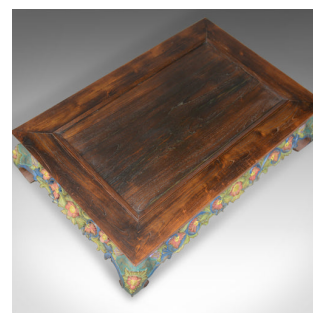

## 4 Foot Vintage Oriental Low Coffee Table, Hand Carved Painted Frieze, Late C20th

### DESCRIPTION

Our Stock # 18.5694

This is a four foot, vintage, oriental, low coffee table. A hand carved and painted table dating to the late 20th century.

- Attractive, hand-painted Oriental coffee table
- Decorated with flowers and foliage to the pierced carved frieze and legs
- Broad top displays the natural wood grain well
- Sinuous cabriole legs descend to turned feet
- Desirable aged patina with a wax polished finish

A delightful example of a vintage, oriental, low coffee table. Solid joints and construction, delivered waxed, polished and ready for the home.

Search [London Fine for #18.5694](#), or scan the QR code for more photos and details

### DIMENSIONS

Max Width: 124.5cm (49")

Max Depth: 88cm (34.75")

Max Height: 38cm (15")