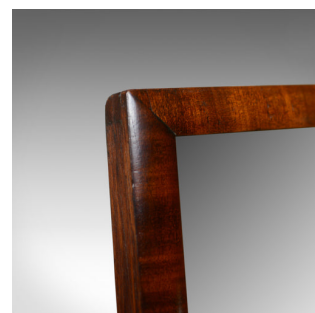

Antique Platform Mirror, English, Regency, Toilet, Dressing Table, Circa 1820

**DESCRIPTION**

Our Stock # 18.5738

This is an antique platform mirror. An English, Regency toilet, or dressing table, mirror dating to early 19th century, circa 1820.

- A mid-sized adjustable mirror
- Fine mahogany displaying grain interest and a desirable aged patina
- Good consistent colour in a waxed polish finish
- Sinuous, scrolled risers supporting adjustable, later mirror plate
- Attractive flame mahogany platform with beaded edge moulding
- Raised on attractive ball feet all round

An attractive example of an antique platform mirror. Solid joints and construction, delivered waxed, polished and ready for the home.

Search [London Fine for #18.5738](#) , or scan the QR code for more photos and details

DIMENSIONS

Max Width: 58cm (22.75")

Max Depth: 24cm (9.5")

Max Height: 50.75cm (20")