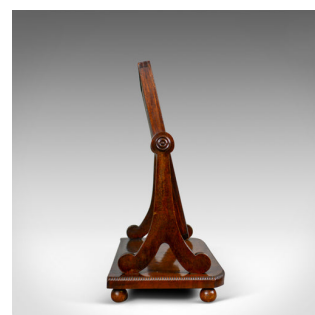

Antique Platform Mirror, English, Regency, Toilet, Dressing Table, Circa 1820

**DESCRIPTION**

Our Stock # 18.5738

This is an antique platform mirror. An English, Regency toilet, or dressing table, mirror dating to early 19th century, circa 1820.

- A mid-sized adjustable mirror
- Fine mahogany displaying grain interest and a desirable aged patina
- Good consistent colour in a waxed polish finish
- Sinuous, scrolled risers supporting adjustable, later mirror plate
- Attractive flame mahogany platform with beaded edge moulding
- Raised on attractive ball feet all round

An attractive example of an antique platform mirror. Solid joints and construction, delivered waxed, polished and ready for the home.

Search [London Fine for #18.5738](#) , or scan the QR code for more photos and details

DIMENSIONS

Max Width: 58cm (22.75")

Max Depth: 24cm (9.5")

Max Height: 50.75cm (20")