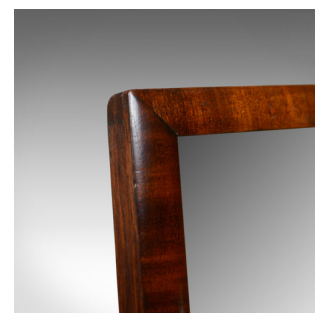

## Antique Platform Mirror, English, Regency, Toilet, Dressing Table, Circa 1820

### DESCRIPTION

Our Stock # 18.5738

This is an antique platform mirror. An English, Regency toilet, or dressing table, mirror dating to early 19th century, circa 1820.

- A mid-sized adjustable mirror
- Fine mahogany displaying grain interest and a desirable aged patina
- Good consistent colour in a waxed polish finish
- Sinuous, scrolled risers supporting adjustable, later mirror plate
- Attractive flame mahogany platform with beaded edge moulding
- Raised on attractive ball feet all round

An attractive example of an antique platform mirror. Solid joints and construction, delivered waxed, polished and ready for the home.

Search [London Fine for #18.5738](#) , or scan the QR code for more photos and details

### DIMENSIONS

Max Width: 58cm (22.75")

Max Depth: 24cm (9.5")

Max Height: 50.75cm (20")