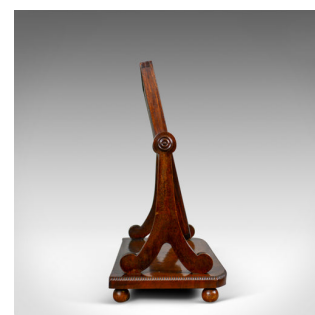

## Antique Platform Mirror, English, Regency, Toilet, Dressing Table, Circa 1820

### DESCRIPTION

Our Stock # 18.5738

This is an antique platform mirror. An English, Regency toilet, or dressing table, mirror dating to early 19th century, circa 1820.

- A mid-sized adjustable mirror
- Fine mahogany displaying grain interest and a desirable aged patina
- Good consistent colour in a waxed polish finish
- Sinuous, scrolled risers supporting adjustable, later mirror plate
- Attractive flame mahogany platform with beaded edge moulding
- Raised on attractive ball feet all round

An attractive example of an antique platform mirror. Solid joints and construction, delivered waxed, polished and ready for the home.

Search [London Fine for #18.5738](#) , or scan the QR code for more photos and details

### DIMENSIONS

Max Width: 58cm (22.75")

Max Depth: 24cm (9.5")

Max Height: 50.75cm (20")