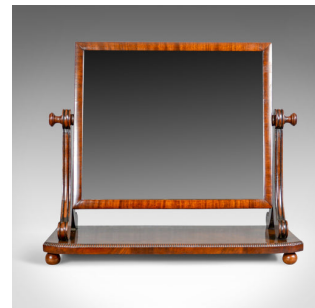

Antique Platform Mirror, English, Regency, Toilet, Dressing Table, Circa 1820

**DESCRIPTION**

Our Stock # 18.5738

This is an antique platform mirror. An English, Regency toilet, or dressing table, mirror dating to early 19th century, circa 1820.

- A mid-sized adjustable mirror
- Fine mahogany displaying grain interest and a desirable aged patina
- Good consistent colour in a waxed polish finish
- Sinuous, scrolled risers supporting adjustable, later mirror plate
- Attractive flame mahogany platform with beaded edge moulding
- Raised on attractive ball feet all round

An attractive example of an antique platform mirror. Solid joints and construction, delivered waxed, polished and ready for the home.

Search [London Fine for #18.5738](#) , or scan the QR code for more photos and details

DIMENSIONS

Max Width: 58cm (22.75")

Max Depth: 24cm (9.5")

Max Height: 50.75cm (20")