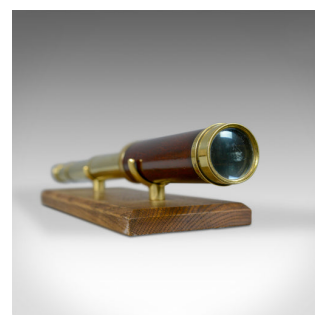

Antique Telescope, Three Draw, Refractor, English, Georgian, Dollond, Circa 1830

DESCRIPTION

Our Stock # 18.5769

This is an antique telescope, a three draw, terrestrial and astronomical, achromatic refractor. An English Georgian piece by Dollond dating to circa 1830.

Perfect for bird watching, landscape appreciation, wildlife, or maritime observation. Equally suitable for observing the night sky.

- Engraved 'Dollond London'
- Presenting a clear, sharp optical performance
- Supplied with an London Fine oak and brass 'Captain's Stand' for display
- Parallel, fruitwood primary barrel
- Triple, brass, draw tubes in good order – a few minor dings
- Offering a firm draw action and easy focus
- 33mm, 1.25" objective lens
- Swivel dust cover to flared eye cup

An historic, period piece as good to use today as it was two hundred years ago.

Search [London Fine for #18.5769](#), or scan the QR code for more photos and details

DIMENSIONS

Closed Length: 17.5cm (7")

Fully Drawn: 49.5cm (19.5")

Objective Glass Diameter: 33mm (1.25")

Find out more about Dollond here...