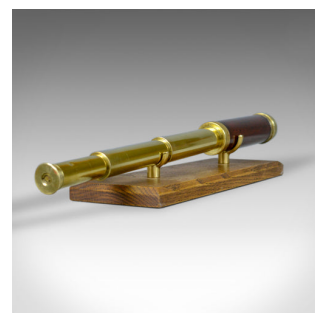

## Antique Telescope, Three Draw, Refractor, English, Georgian, Dollond, Circa 1830

### DESCRIPTION

Our Stock # 18.5769

This is an antique telescope, a three draw, terrestrial and astronomical, achromatic refractor. An English Georgian piece by Dollond dating to circa 1830.

Perfect for bird watching, landscape appreciation, wildlife, or maritime observation. Equally suitable for observing the night sky.

- Engraved 'Dollond London'
- Presenting a clear, sharp optical performance
- Supplied with an London Fine oak and brass 'Captain's Stand' for display
- Parallel, fruitwood primary barrel
- Triple, brass, draw tubes in good order – a few minor dings
- Offering a firm draw action and easy focus
- 33mm, 1.25" objective lens
- Swivel dust cover to flared eye cup

### DIMENSIONS

Closed Length: 17.5cm (7")

Fully Drawn: 49.5cm (19.5")

Objective Glass Diameter: 33mm (1.25")

Find out more about Dollond here...