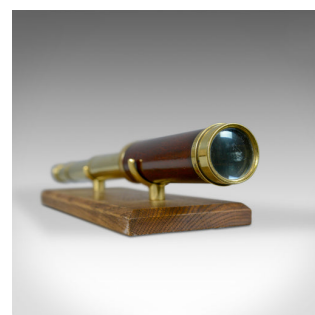

Antique Telescope, Three Draw, Refractor, English, Georgian, Dollond, Circa 1830

DESCRIPTION

Our Stock # 18.5769

This is an antique telescope, a three draw, terrestrial and astronomical, achromatic refractor. An English Georgian piece by Dollond dating to circa 1830.

Perfect for bird watching, landscape appreciation, wildlife, or maritime observation. Equally suitable for observing the night sky.

- Engraved 'Dollond London'
- Presenting a clear, sharp optical performance
- Supplied with an London Fine oak and brass 'Captain's Stand' for display
- Parallel, fruitwood primary barrel
- Triple, brass, draw tubes in good order – a few minor dings
- Offering a firm draw action and easy focus
- 33mm, 1.25" objective lens
- Swivel dust cover to flared eye cup

An historic, period piece as good to use today as it was two hundred years ago.

Search [London Fine for #18.5769](#), or scan the QR code for more photos and details

DIMENSIONS

Closed Length: 17.5cm (7")

Fully Drawn: 49.5cm (19.5")

Objective Glass Diameter: 33mm (1.25")

Find out more about Dollond here...