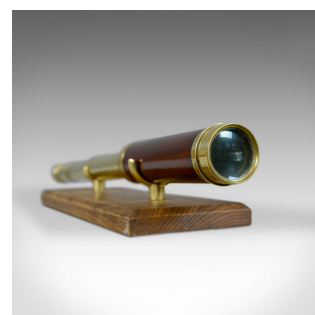

## Antique Telescope, Three Draw, Refractor, English, Georgian, Dollond, Circa 1830

### DESCRIPTION

Our Stock # 18.5769

This is an antique telescope, a three draw, terrestrial and astronomical, achromatic refractor. An English Georgian piece by Dollond dating to circa 1830.

Perfect for bird watching, landscape appreciation, wildlife, or maritime observation. Equally suitable for observing the night sky.

- Engraved 'Dollond London'
- Presenting a clear, sharp optical performance
- Supplied with an London Fine oak and brass 'Captain's Stand' for display
- Parallel, fruitwood primary barrel
- Triple, brass, draw tubes in good order – a few minor dings
- Offering a firm draw action and easy focus
- 33mm, 1.25" objective lens
- Swivel dust cover to flared eye cup

### DIMENSIONS

Closed Length: 17.5cm (7")

Fully Drawn: 49.5cm (19.5")

Objective Glass Diameter: 33mm (1.25")

Find out more about Dollond here...