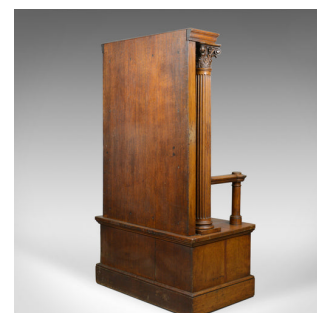

## Large Antique Oak Throne Chair, Edwardian, Seat, Classical, Corinthian, c.1910

### DESCRIPTION

Our Stock # 18.5785

This is a large, antique, oak throne chair. An English, Edwardian bench seat with classical detail and Corinthian columns dating to the early 20th century, circa 1910.

- Of large proportion and magnificent presence
- Rich in colour with a desirable aged patina
- Featuring beautifully carved, fluted Corinthian columns
- Flanking a canopied, broad back panel
- Small mounted plaque, plain to the obverse
- Robust, barrel turned supports to shaped armrests
- Generous saddle seat slab displays grain interest
- Raised on robust plinth legs

An imposing antique, oak throne chair. Solid joints and construction, delivered waxed, polished and ready for the home.

Search [London Fine for #18.5785](#), or scan the QR code for more photos and details