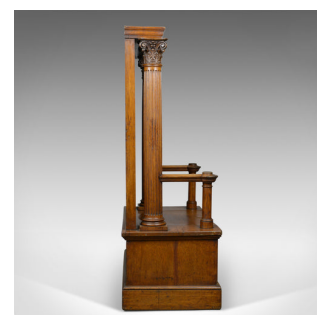

## Large Antique Oak Throne Chair, Edwardian, Seat, Classical, Corinthian, c.1910

### DESCRIPTION

Our Stock # 18.5785

This is a large, antique, oak throne chair. An English, Edwardian bench seat with classical detail and Corinthian columns dating to the early 20th century, circa 1910.

- Of large proportion and magnificent presence
- Rich in colour with a desirable aged patina
- Featuring beautifully carved, fluted Corinthian columns
- Flanking a canopied, broad back panel
- Small mounted plaque, plain to the obverse
- Robust, barrel turned supports to shaped armrests
- Generous saddle seat slab displays grain interest
- Raised on robust plinth legs

### DIMENSIONS

Max Width: 91cm (35.75")  
 Max Depth: 57cm (22.5")  
 Max Height: 159.5cm (62.75")  
 Seat Width: 54.5cm (21.5")  
 Seat Depth: 49.5cm (19.5")  
 Seat Height: 45cm (17.75")