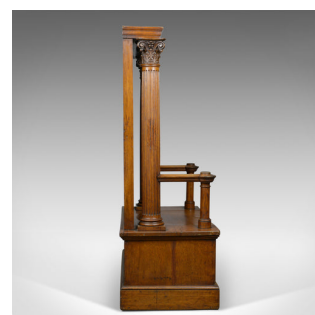

Large Antique Oak Throne Chair, Edwardian, Seat, Classical, Corinthian, c.1910

DESCRIPTION

Our Stock # 18.5785

This is a large, antique, oak throne chair. An English, Edwardian bench seat with classical detail and Corinthian columns dating to the early 20th century, circa 1910.

- Of large proportion and magnificent presence
- Rich in colour with a desirable aged patina
- Featuring beautifully carved, fluted Corinthian columns
- Flanking a canopied, broad back panel
- Small mounted plaque, plain to the obverse
- Robust, barrel turned supports to shaped armrests
- Generous saddle seat slab displays grain interest
- Raised on robust plinth legs

An imposing antique, oak throne chair. Solid joints and construction, delivered waxed, polished and ready for the home.

Search [London Fine for #18.5785](#), or scan the QR code for more photos and details

DIMENSIONS

Max Width: 91cm (35.75")
 Max Depth: 57cm (22.5")
 Max Height: 159.5cm (62.75")
 Seat Width: 54.5cm (21.5")
 Seat Depth: 49.5cm (19.5")
 Seat Height: 45cm (17.75")