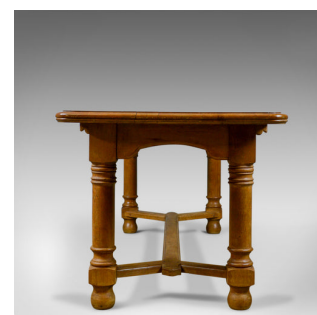

## French Antique Dining Table, Oak, Seating up to Six, Early C20th, Circa 1920

### DESCRIPTION

Our Stock # 18.5790

This is a French, antique dining table. An oak table seating six comfortably and up to eight, dating to the early 20th century, circa 1920.

- Attractive honey tones to the planked top
- Solid, thick stock with a desirable aged patina
- Classic French provincial styling
- Attractive shaped apron with wedge anchors securing the top
- Raised on stout, barrel turned legs united by a double 'Y' stretcher
- Offering generous knee height up to 64.5cm (25.5")

A classic French, antique dining table with solid joints and construction. Delivered waxed, polished and ready for the home.

Search [London Fine for #18.5790](#) , or scan the QR code for more photos and details

### DIMENSIONS

Max Width: 220cm (86.5")

Max Depth: 82.5cm (32.5")

Max Height: 77cm (30.25")

Knee Clearance Max: 64.5cm (25.5")

Knee Clearance Min: 58.5cm (23")