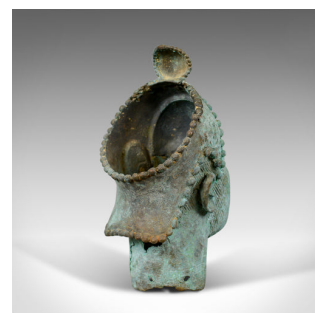

Mid 20th Century African Bronze Bust, Head, Sculpture, Art

DESCRIPTION

Our Stock # 18.5794

This is a mid 20th century African bronze bust. A head sculpture to display as art.

- An attractive bronze bust
- Desirable verdigris patination
- Superb item of decorative sculpture
- Of quality craftsmanship
- Featuring a mounted headdress
- Pierced decoration around the mouth

An unusual and highly decorative mid 20th century African bronze bust. Ready for display.

Search [London Fine for #18.5794](#), or scan the QR code for more photos and details

DIMENSIONS

Max Width: 17.75cm (7")