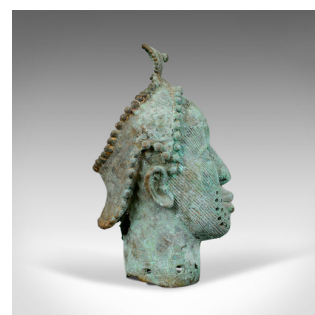

Mid 20th Century African Bronze Bust, Head, Sculpture, Art

DESCRIPTION

Our Stock # 18.5794

This is a mid 20th century African bronze bust. A head sculpture to display as art.

- An attractive bronze bust
- Desirable verdigris patination
- Superb item of decorative sculpture
- Of quality craftsmanship
- Featuring a mounted headdress
- Pierced decoration around the mouth

An unusual and highly decorative mid 20th century African bronze bust. Ready for display.

Search [London Fine for #18.5794](#), or scan the QR code for more photos and details

DIMENSIONS

Max Width: 17.75cm (7")