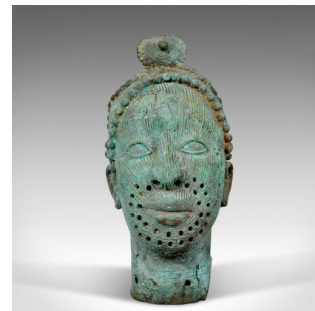

Mid 20th Century African Bronze Bust, Head, Sculpture, Art

DESCRIPTION

Our Stock # 18.5794

This is a mid 20th century African bronze bust. A head sculpture to display as art.

- An attractive bronze bust
- Desirable verdigris patination
- Superb item of decorative sculpture
- Of quality craftsmanship
- Featuring a mounted headdress
- Pierced decoration around the mouth

An unusual and highly decorative mid 20th century African bronze bust. Ready for display.

Search [London Fine for #18.5794](#), or scan the QR code for more photos and details

DIMENSIONS

Max Width: 17.75cm (7")