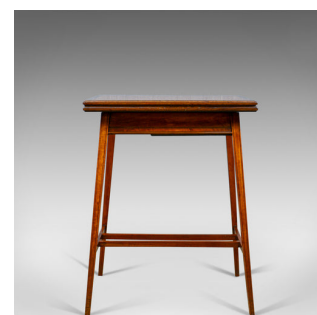

## Antique Card Table, English, Edwardian, Fold-Over, Games, Early C20th, c.1910

### DESCRIPTION

Our Stock # 18.5799

This is an antique card table. An English, Edwardian, fold over games table dating to the early 20th century, circa 1910.

- A delightfully understated, fold-over games table
- Attractive tones and grain interest in the select satinwood
- Framed in mahogany with boxwood and ebony string detail
- Displaying clean lines and good proportions
- The swivel and fold over top features storage recess
- Opening on quality flush hinges to reveal a green baize playing surface
- Raised on tapering, square section legs with ebony stringing
- United by a double 'H' stretcher for stability

A delightful multi-purpose, antique card table with solid joints and construction. Delivered waxed, polished and ready for the home.

Search [London Fine for #18.5799](#) , or scan the QR code for more photos and details

### DIMENSIONS

Max Width: 53cm (20.75")  
Closed Depth: 38cm (15")  
Open Depth: 76cm (30")  
Max Height: 68cm (26.75")