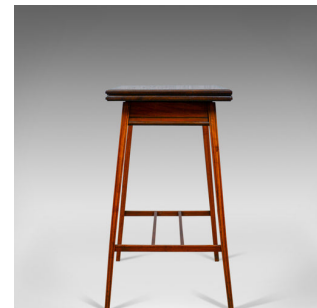

## Antique Card Table, English, Edwardian, Fold-Over, Games, Early C20th, c.1910

### DESCRIPTION

Our Stock # 18.5799

This is an antique card table. An English, Edwardian, fold over games table dating to the early 20th century, circa 1910.

- A delightfully understated, fold-over games table
- Attractive tones and grain interest in the select satinwood
- Framed in mahogany with boxwood and ebony string detail
- Displaying clean lines and good proportions
- The swivel and fold over top features storage recess
- Opening on quality flush hinges to reveal a green baize playing surface
- Raised on tapering, square section legs with ebony stringing
- United by a double 'H' stretcher for stability

A delightful multi-purpose, antique card table with solid joints and construction. Delivered waxed, polished and ready for the home.

Search [London Fine for #18.5799](#) , or scan the QR code for more photos and details

### DIMENSIONS

Max Width: 53cm (20.75")  
Closed Depth: 38cm (15")  
Open Depth: 76cm (30")  
Max Height: 68cm (26.75")