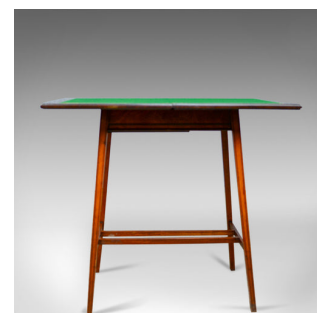

## Antique Card Table, English, Edwardian, Fold-Over, Games, Early C20th, c.1910

### DESCRIPTION

Our Stock # 18.5799

This is an antique card table. An English, Edwardian, fold over games table dating to the early 20th century, circa 1910.

- A delightfully understated, fold-over games table
- Attractive tones and grain interest in the select satinwood
- Framed in mahogany with boxwood and ebony string detail
- Displaying clean lines and good proportions
- The swivel and fold over top features storage recess
- Opening on quality flush hinges to reveal a green baize playing surface
- Raised on tapering, square section legs with ebony stringing
- United by a double 'H' stretcher for stability

A delightful multi-purpose, antique card table with solid joints and construction. Delivered waxed, polished and ready for the home.

Search [London Fine for #18.5799](#) , or scan the QR code for more photos and details

### DIMENSIONS

Max Width: 53cm (20.75")  
Closed Depth: 38cm (15")  
Open Depth: 76cm (30")  
Max Height: 68cm (26.75")