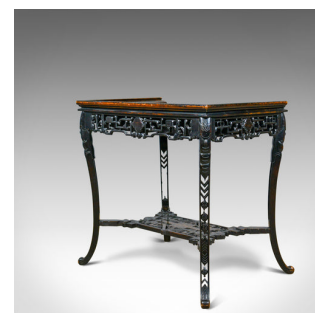

Antique Chinese Export Side Table, Carved, Oriental, Victorian, Circa 1900

DESCRIPTION

Our Stock # 18.5803

This is an antique Chinese export side table, a carved oriental table dating to the late Victorian period at the turn of the 20th century, circa 1900.

- In good proportion and of quality craftsmanship
- The dark stained mahogany displays beautifully
- Vigorously carved with a desirable aged patina
- The three-quarter galleried top with low relief carved decoration
- A scene featuring bird, fan and foliate detail
- Bordered with an etched decoration
- A pair of frieze drawers to the front flank a carved animal mask
- The drawer fronts with stylised decoration, dressed with ornate drop handles
- A highly decorative pierced and carved frieze to the sides and back
- Raised on pierced cabriole legs, on leg missing some decoration
- United by a lower tier for stability and offering display space

Search [London Fine for #18.5803](#) , or scan the QR code for more photos and details

DIMENSIONS

Max Width: 81.25cm (32")

Max Depth: 59cm (23.25")

Max Height: 76cm (30")