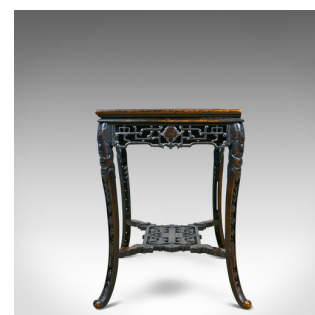

Antique Chinese Export Side Table, Carved, Oriental, Victorian, Circa 1900

DESCRIPTION

Our Stock # 18.5803

This is an antique Chinese export side table, a carved oriental table dating to the late Victorian period at the turn of the 20th century, circa 1900.

- In good proportion and of quality craftsmanship
- The dark stained mahogany displays beautifully
- Vigorously carved with a desirable aged patina
- The three-quarter galleried top with low relief carved decoration
- A scene featuring bird, fan and foliate detail
- Bordered with an etched decoration
- A pair of frieze drawers to the front flank a carved animal mask
- The drawer fronts with stylised decoration, dressed with ornate drop handles
- A highly decorative pierced and carved frieze to the sides and back
- Raised on pierced cabriole legs, on leg missing some decoration
- United by a lower tier for stability and offering display space

Search [London Fine for #18.5803](#) , or scan the QR code for more photos and details

DIMENSIONS

Max Width: 81.25cm (32")

Max Depth: 59cm (23.25")

Max Height: 76cm (30")