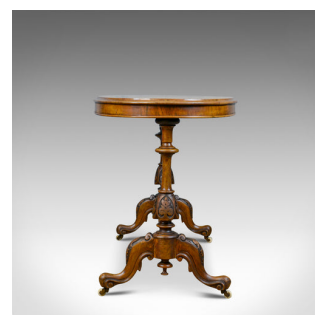

Antique Stretcher Table, Burr Walnut, English, Victorian, Oval, Side, Tea, c1860

**DESCRIPTION**

Our Stock # 18.5806

This is an antique stretcher table in burr walnut. An English, Victorian, ovular, side or tea table dating to the mid 19th century, circa 1860.

- Well figured burr walnut top with moulded edge detail
- Beautifully quarter veneered decoration
- Lustrous shine in the wax polished finish
- Shallow frieze in good proportion
- Well executed ring turned legs with carved cap detail
- United by ring turned stretcher with central ball
- Four cabriole legs feature carved foliate decoration to the knee
- Stout scrolled toes over white ceramic castors
- Lower inverted finials completing the decoration

A good example of an antique stretcher table. Solid joints and construction, delivered waxed, polished and ready for the home.

Search [London Fine for #18.5806](#) , or scan the QR code for more photos and details

**DIMENSIONS**

Max Width: 106cm (41.75")

Max Depth: 61cm (24")

Max Height: 73.5cm (29")