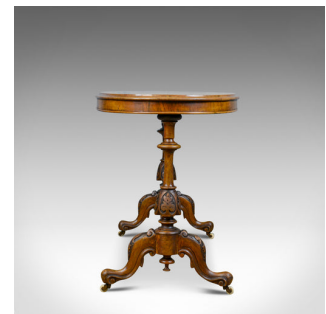

Antique Stretcher Table, Burr Walnut, English, Victorian, Oval, Side, Tea, c1860

DESCRIPTION

Our Stock # 18.5806

This is an antique stretcher table in burr walnut. An English, Victorian, ovular, side or tea table dating to the mid 19th century, circa 1860.

- Well figured burr walnut top with moulded edge detail
- Beautifully quarter veneered decoration
- Lustrous shine in the wax polished finish
- Shallow frieze in good proportion
- Well executed ring turned legs with carved cap detail
- United by ring turned stretcher with central ball
- Four cabriole legs feature carved foliate decoration to the knee
- Stout scrolled toes over white ceramic castors
- Lower inverted finials completing the decoration

A good example of an antique stretcher table. Solid joints and construction, delivered waxed, polished and ready for the home.

Search [London Fine for #18.5806](#) , or scan the QR code for more photos and details

DIMENSIONS

Max Width: 106cm (41.75")

Max Depth: 61cm (24")

Max Height: 73.5cm (29")