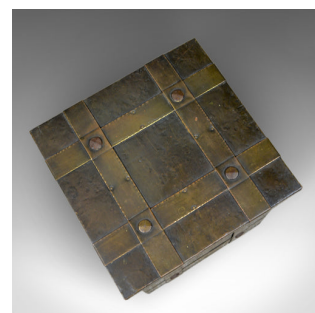

Antique Log Bin, Edwardian, Bound Metal, Fireside Box, Arts and Crafts, c.1910

DESCRIPTION

Our Stock # 18.5813

This is an antique log bin. An Edwardian, bound metal, fireside box with Arts and Crafts overtones dating to the early 20th century, circa 1910.

- A pleasing mid-size fireside storage bin
- Presented in good antique condition
- Arts and Crafts influence
- Metal banded with riveted intersections
- Decorative handles to either side
- Hinged lid lifts to reveal open storage within
- Suitable for logs, kindling or alike

An attractive and useful antique log bin to be welcomed into any fireside location. Delivered ready for the home.

Search [London Fine for #18.5813](#), or scan the QR code for more photos and details

DIMENSIONS

Max Width: 34cm (13.5")

Max Depth: 34cm (13.5")

Max Height: 38.5cm (15.25")