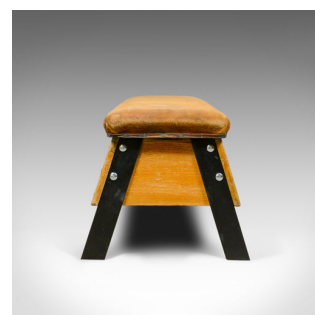

Vintage Suede Top Bench, Vaulting Horse Three Seat, Mid Century Chic

**DESCRIPTION**

Our Stock # 18.5567

This is a vintage suede top bench. A vaulting horse converted into a three seat bench, ideal for the dining table, hall or lying on in the gym.

- Fabulous and comfortable bench
- Offering a deep seat at a good height
- Robust and sturdy, raised on solid steel legs
- Original thick suede cover with a desirable aged patina
- Canted base offers good stability
- Heavy and robust suitable for daily use

A superb vintage, suede top bench. Solid joints and construction, delivered waxed, polished and ready for the home.

Search [London Fine for #18.5567](#) , or scan the QR code for more photos and details

DIMENSIONS

Max Width: 150cm (59")
Max Depth: 56cm (22")
Max Height: 48.5cm (19")
Seat Width: 150cm (59")
Seat Depth: 42cm (16.5")
Seat Height: 48.5cm (19")