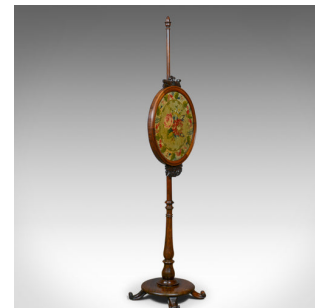

Antique, Pole Screen, Regency, Fire Screen, Needlepoint Tapestry Circa 1820

DESCRIPTION

Our Stock # 18.5662

This is an antique pole screen, an English, Regency fire screen with needlepoint tapestry panel dating to the early 19th century, circa 1815.

- Raised on a fine rosewood stand with good colour and grain interest
- Adjustable, circular needlepoint tapestry panel
- Well executed floral spray framed in a foliate border
- Carved appliqué to the crown and foot of the panel
- Attractive, baluster turned pole rising to an acorn finial
- Anchored in a turned, circular platform base
- Standing upon four scrolled feet featuring etch carved detail
- The adjustable screen locked with a delightful wooden thumb screw block

A fine example of an antique pole screen. Solid and stable, delivered waxed, polished and ready for the home.

Search [London Fine for #18.5662](#) , or scan the QR code for more photos and details

DIMENSIONS

Max Width: 42cm (16.5")

Max Depth: 33cm (13")

Max Height: 152.5cm (60")

Screen Diameter: 42cm (16.5")