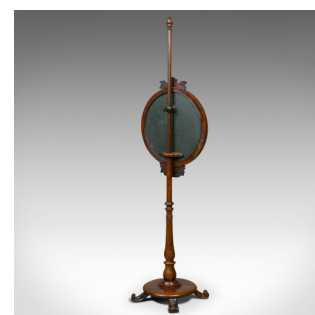

Antique, Pole Screen, Regency, Fire Screen, Needlepoint Tapestry Circa 1820

DESCRIPTION

Our Stock # 18.5662

This is an antique pole screen, an English, Regency fire screen with needlepoint tapestry panel dating to the early 19th century, circa 1815.

- Raised on a fine rosewood stand with good colour and grain interest
- Adjustable, circular needlepoint tapestry panel
- Well executed floral spray framed in a foliate border
- Carved appliqué to the crown and foot of the panel
- Attractive, baluster turned pole rising to an acorn finial
- Anchored in a turned, circular platform base
- Standing upon four scrolled feet featuring etch carved detail
- The adjustable screen locked with a delightful wooden thumb screw block

A fine example of an antique pole screen. Solid and stable, delivered waxed, polished and ready for the home.

Search [London Fine for #18.5662](#) , or scan the QR code for more photos and details

DIMENSIONS

Max Width: 42cm (16.5")

Max Depth: 33cm (13")

Max Height: 152.5cm (60")

Screen Diameter: 42cm (16.5")