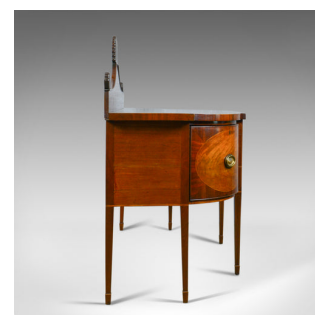

Large Antique Sideboard, English, Late Georgian, Server, Mahogany, Circa 1800

DESCRIPTION

Our Stock # 18.5765

This is a large antique sideboard, an English, late Georgian server in mahogany dating to circa 1800.

- Select mahogany with grain interest throughout
- Desirable aged patina in the lustrous, wax polished finish
- Displaying Sheraton influence and quality
- Expansive breakfront, top surface displays well with curved ends
- Backed by a shaped up-stand with carved fan mounts and classical inlay detail
- Raised on six, square section, tapering legs terminating in spade feet
- Cupboard doors with ovular inlay delineated with boxwood stringing
- A pair of frieze drawers over hidden, deep, tableware drawer
- Superior quality handles featuring pressed brass back-plates
- Solid brass keyhole linings, locks untested as key absent

Search [London Fine for #18.5765](#), or scan the QR code for more photos and details

DIMENSIONS

Max Width: 185.5cm (73")
 Max Depth: 73cm (28.75")
 Counter Height: 90.5cm (35.75")
 Plus Up-stand: 44cm (17.25")