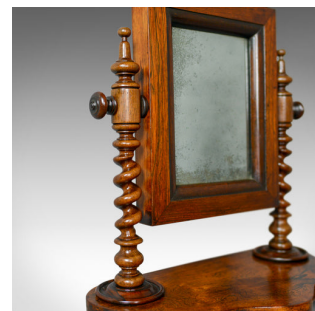

Small Antique Platform Mirror, English, Rosewood, Dressing Table, Toilet, c.1850

DESCRIPTION

Our Stock # 18.5791

This is a small antique platform mirror, an English, rosewood, dressing table, or toilet, mirror dating to the mid 19th century, circa 1850.

- Delightful colour and patina to the attractive rosewood timber
 - Desirable light foxing to the original mirror plate
 - Adjustable angle held in place by turned knobs
 - Well executed, barley twist risers capped with turned finials
 - Set within collars, anchored to the platform base
-
- The platform serpentine in form and raised upon bun feet

A delightful small, antique platform mirror. Solid joints and construction, delivered waxed, polished and ready for the home.

Search [London Fine for #18.5791](#) , or scan the QR code for more photos and details

DIMENSIONS

Max Width: 35.5cm (14")

Max Depth: 17cm (6.75")

Max Height: 38.5cm (15.25")