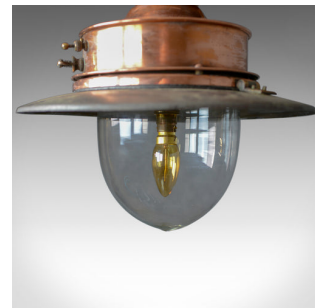

Antique Gas Lamp, Converted For Modern Home, English, 19th Century, Circa 1880

DESCRIPTION

Our Stock # 18.5793

This is an antique gas lamp converted for the modern home. An English, 19th century light in copper and brass dating to circa 1880.

- Charming original appeal
- Featuring the original fittings
- Brass clamp releases hinged glass bowl
- Standard bayonet fitting within
- Original glass bowl in good order
- Loop to top ready to hang on a chain or rose

A super antique gas lamp supplied pat tested ready for the home.

Search [London Fine for #18.5793](#), or scan the QR code for more photos and details

DIMENSIONS

Max Width: 35.5cm (14")

Max Depth: 35.5cm (14")