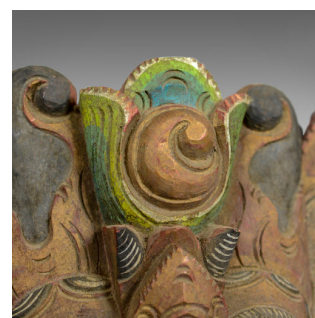

Balinese Barong Carved Mask, Decorative, Painted, Wooden Face, Wall Art, C20th

DESCRIPTION

Our Stock # 18.5817

This is a Balinese 'Barong' carved mask. A decorative painted wooden face mask, wall art dating to the mid 20th century.

In Balinese mythology Barong, king of the spirits is a creature much like a lion and enemy of the demon queen, Rangda.

- Large, decorative and striking in appearance
- Profusely carved into a grotesque form
- Painted in a plethora of colours
- Horns, bulging eyes, winged ears and fangs
- Could be backlit for dramatic effect

A super example of a Balinese 'Barong' carved mask ready to hang on the wall.

Search [London Fine for #18.5817](#) , or scan the QR code for more photos and details

DIMENSIONS

Max Width: 44cm (17.25")

Max Depth: 16cm (6.25")