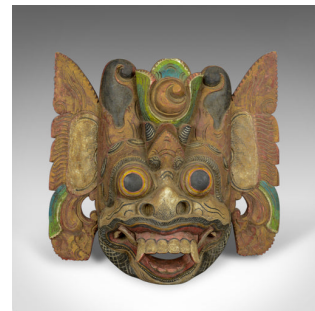

Balinese Barong Carved Mask, Decorative, Painted, Wooden Face, Wall Art, C20th

DESCRIPTION

Our Stock # 18.5817

This is a Balinese 'Barong' carved mask. A decorative painted wooden face mask, wall art dating to the mid 20th century.

In Balinese mythology Barong, king of the spirits is a creature much like a lion and enemy of the demon queen, Rangda.

- Large, decorative and striking in appearance
- Profusely carved into a grotesque form
- Painted in a plethora of colours
- Horns, bulging eyes, winged ears and fangs
- Could be backlit for dramatic effect

A super example of a Balinese 'Barong' carved mask ready to hang on the wall.

Search [London Fine for #18.5817](#) , or scan the QR code for more photos and details

DIMENSIONS

Max Width: 44cm (17.25")

Max Depth: 16cm (6.25")