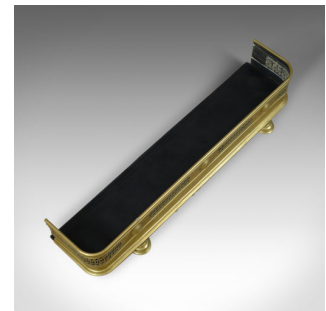

Antique Brass Fire Kerb, Victorian Fireside Fender, Circa 1890

DESCRIPTION

Our Stock # 18.5843

This is an antique brass fire kerb, Victorian fireside fender, English circa 1890.

- Beautifully pressed fender fire kerb
- Desirable patinated, antique brass
- Attractive pierced frieze punctuated with roundels
- Tram line delineation and raised on a pair of feet
- A fine adornment to any fireside setting

An attractive antique brass fire kerb. In fine order with solid joints and construction, delivered ready for the home.

Search [London Fine for #18.5843](#), or scan the QR code for more photos and details

DIMENSIONS

Max Width: 105cm (41.25")

Max Depth: 22.5cm (8.75")

Max Height: 20cm (7.75")