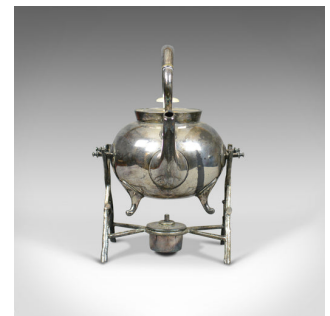

Antique Spirit Kettle on Stand, Decorative, Silver Plated, Tea Pot Early C20th

**DESCRIPTION**

Our Stock # 18.5844

This is an antique spirit kettle on stand. A decorative silver plated tea pot on stand dating to the early 20th century.

- An attractive spirit kettle on stand
- Double fulcrum stand provides 'on stand' pouring
- Beautifully crafted and presented
- Silver plate showing desirable patina
- Clear marks to the base

An appealing antique spirit kettle. Delivered ready for the home.

Search [London Fine for #18.5844](#), or scan the QR code for more photos and details

DIMENSIONS

Max Width: 21cm (8.25")

Max Depth: 20cm (7.75")

Max Height: 29cm (11.5")