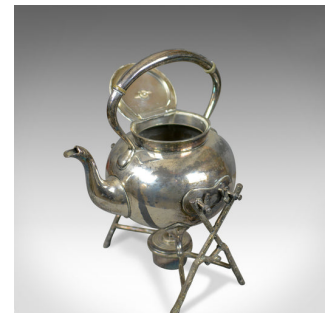

Antique Spirit Kettle on Stand, Decorative, Silver Plated, Tea Pot Early C20th

DESCRIPTION

Our Stock # 18.5844

This is an antique spirit kettle on stand. A decorative silver plated tea pot on stand dating to the early 20th century.

- An attractive spirit kettle on stand
- Double fulcrum stand provides 'on stand' pouring
- Beautifully crafted and presented
- Silver plate showing desirable patina
- Clear marks to the base

An appealing antique spirit kettle. Delivered ready for the home.

Search [London Fine for #18.5844](#), or scan the QR code for more photos and details

DIMENSIONS

Max Width: 21cm (8.25")

Max Depth: 20cm (7.75")

Max Height: 29cm (11.5")