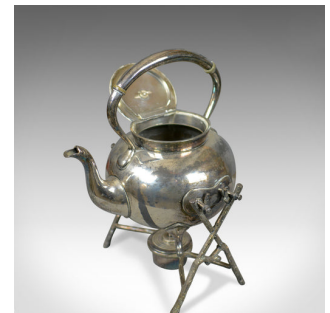

Antique Spirit Kettle on Stand, Decorative, Silver Plated, Tea Pot Early C20th

**DESCRIPTION**

Our Stock # 18.5844

This is an antique spirit kettle on stand. A decorative silver plated tea pot on stand dating to the early 20th century.

- An attractive spirit kettle on stand
- Double fulcrum stand provides 'on stand' pouring
- Beautifully crafted and presented
- Silver plate showing desirable patina
- Clear marks to the base

An appealing antique spirit kettle. Delivered ready for the home.

Search [London Fine for #18.5844](#), or scan the QR code for more photos and details

DIMENSIONS

Max Width: 21cm (8.25")

Max Depth: 20cm (7.75")

Max Height: 29cm (11.5")