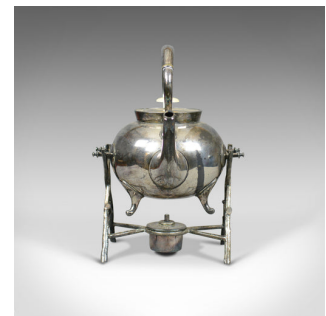

Antique Spirit Kettle on Stand, Decorative, Silver Plated, Tea Pot Early C20th

DESCRIPTION

Our Stock # 18.5844

This is an antique spirit kettle on stand. A decorative silver plated tea pot on stand dating to the early 20th century.

- An attractive spirit kettle on stand
- Double fulcrum stand provides 'on stand' pouring
- Beautifully crafted and presented
- Silver plate showing desirable patina
- Clear marks to the base

An appealing antique spirit kettle. Delivered ready for the home.

Search [London Fine for #18.5844](#), or scan the QR code for more photos and details

DIMENSIONS

Max Width: 21cm (8.25")

Max Depth: 20cm (7.75")

Max Height: 29cm (11.5")