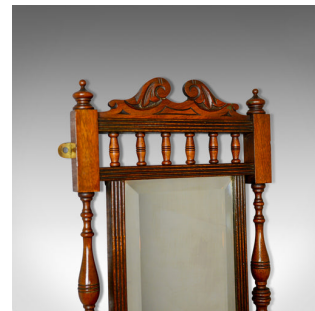

Antique Valet Mirror, English, Edwardian, Small, Walnut, Wall, Circa 1910

DESCRIPTION

Our Stock # 18.5846

This is an antique valet mirror. An English, Edwardian, small, walnut, wall mirror with shelf dating to the early 20th century, circa 1910.

- Delightful biscuit tones to the English walnut
- Grain interest and a desirable aged patina
- Small wall mirror in good proportion
- Scrolled crest moulding over balustrade of turned spindles
- Quality bevelled mirror plate with reeded mounts
- Lower, serpentine shelf over carved, shaped apron
- All flanked by baluster turned columns terminated with finials

A classic antique valet mirror supplied with fixings ready to hang. Delivered waxed, polished and ready for the home.

Search [London Fine for #18.5846](#) , or scan the QR code for more photos and details

DIMENSIONS

Max Width: 25.5cm (10")
Max Height: 48cm (19")
Max Depth: 11cm (4.25")