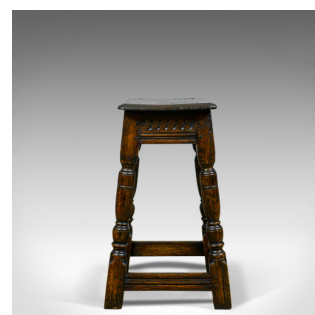

## Antique Joint Stool, English, Oak, Victorian, Jacobean Revival, Circa 1900

### DESCRIPTION

Our Stock # 18.5847

This is an antique joint stool, an English, oak, Victorian Jacobean revival stool dating to the turn of the 20th century, circa 1900.

- Single plank top in English oak with moulded edge detail
- Wisps of medullary rays and grain interest with good colour
- Raised on stout, ring turned baluster legs
- Generous box stretcher and guilloche carved seat rail
- Pegged joints in a very stable construction

A charming stool or side table with solid joints and construction. Delivered waxed, polished and ready for the home.

Search [London Fine for #18.5847](#) , or scan the QR code for more photos and details

### DIMENSIONS

Max Width: 38cm (15")  
 Max Depth: 34cm (13.5")  
 Max Height: 55cm (21.75")  
 Seat Width: 47cm (18.5")  
 Seat Depth: 26cm (10.25")  
 Seat Height: 55cm (21.75")