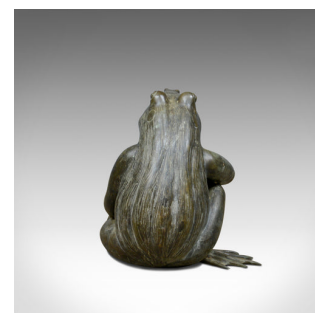

Large, Vintage, Bronze, Water Feature, Decorative Garden Ornament C20th

DESCRIPTION

Our Stock # 18.5853

This is a large, vintage, bronze frog water feature. A decorative garden ornament dating to the 20th century.

- Large, 0.5M (20 inches) high
- Exceptional detail and presentation
- Beautifully patinated bronze
- Sat, legs crossed in casual pose
- Discreet spout to mouth

A striking, large, vintage, bronze frog water feature in good order and ready for the home.

Search [London Fine for #18.5853](#), or scan the QR code for more photos and details

DIMENSIONS

Max Width: 53cm (20.75")

Max Depth: 43cm (17")

Max Height: 50.75cm (20")