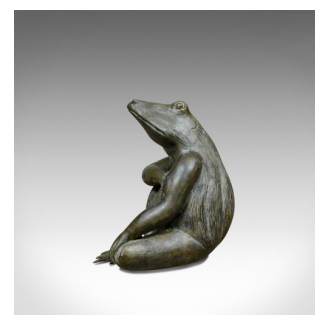

Large, Vintage, Bronze, Water Feature, Decorative Garden Ornament C20th

DESCRIPTION

Our Stock # 18.5853

This is a large, vintage, bronze frog water feature. A decorative garden ornament dating to the 20th century.

- Large, 0.5M (20 inches) high
- Exceptional detail and presentation
- Beautifully patinated bronze
- Sat, legs crossed in casual pose
- Discreet spout to mouth

A striking, large, vintage, bronze frog water feature in good order and ready for the home.

Search [London Fine for #18.5853](#), or scan the QR code for more photos and details

DIMENSIONS

Max Width: 53cm (20.75")

Max Depth: 43cm (17")

Max Height: 50.75cm (20")