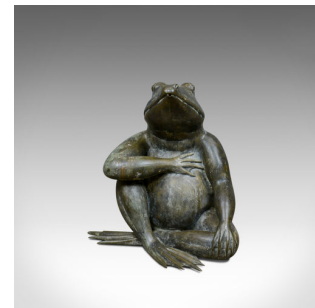

Large, Vintage, Bronze, Water Feature, Decorative Garden Ornament C20th

DESCRIPTION

Our Stock # 18.5853

This is a large, vintage, bronze frog water feature. A decorative garden ornament dating to the 20th century.

- Large, 0.5M (20 inches) high
- Exceptional detail and presentation
- Beautifully patinated bronze
- Sat, legs crossed in casual pose
- Discreet spout to mouth

A striking, large, vintage, bronze frog water feature in good order and ready for the home.

Search [London Fine for #18.5853](#), or scan the QR code for more photos and details

DIMENSIONS

Max Width: 53cm (20.75")

Max Depth: 43cm (17")

Max Height: 50.75cm (20")