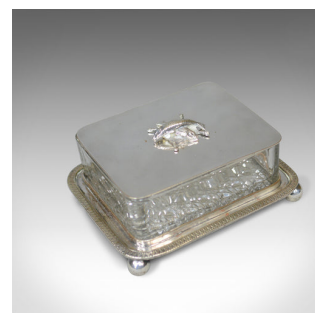

## Antique Caviar Dish, English, Crystal Glass, Silver Plated, Thomas Prime, c.1880

**DESCRIPTION**

Our Stock # 18.5854

This is an antique caviar dish. An English, crystal glass dish with silver plated stand and cover by Thomas Prime and dating to circa 1880.

- A super caviar dish presented in very good order
- Crystal glass dish featuring detailed bottom
- The slim lid adorned with fish as a handle
- Standing upon a tray base
- Raised upon ball feet

An antique caviar dish that presents well. Delivered ready for the home.

Search [London Fine for #18.5854](#), or scan the QR code for more photos and details

**DIMENSIONS**

Max Width: 16.5cm (6.5")

Max Depth: 13.5cm (5.25")

Max Height: 7cm (2.75")