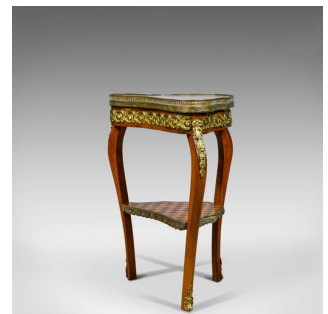

French, Antique, Side Table, Two Tier, Birch, Ormolu, Marble Top, circa 1900

DESCRIPTION

Our Stock # 18.5802

This is a French antique side table. A two tier, beech and ormolu, marble top tripod table dating to the turn of the 20th century, circa 1900.

- An appealing French tripod table
- The shaped blush marble top displays well
- The select mahogany with good colour and finish
- Legs slightly canted but offer up a flat, stable surface
- Shaped top enclosed with a pierced metal gallery
- The apron richly decorated with an applied gilt metal guilloché
- Raised on three cabriole legs with ormolu mounts to the knees and feet
 - Lower display tier with walnut and birch chequer-board finish doubling as a stretcher

An attractive French, antique side table. Solid joints and construction delivered waxed, polished and ready for the home.

Search [London Fine for #18.5802](#) , or scan the QR code for more photos and details

DIMENSIONS

Max Width: 44cm (17.25")

Max Depth: 32cm (12.5")

Max Height: 53.5cm (21")