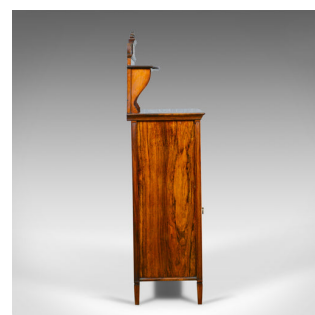

Antique Music Cabinet, Rosewood, English, Victorian, Mirror Back, Circa 1880

DESCRIPTION

Our Stock # 18.5836
This is an antique music cabinet in rosewood. An English, Victorian, mirror back cupboard dating to the late 19th Century, circa 1880.

- Exceptional grain interest and colour in the rosewood cabinetry
- Displaying a desirable aged patina
- Classical overtones to the Victorian styling
- Raised on tapering, square section legs
- Scroll carved pediment over fluted colonnade, scrolled to the outside
- Delightfully grained frieze backing upper, shaped shelf
- Quality bevelled mirror plate backing broad attractive top
- Full width frieze drawer with boxwood stringing
- Mahogany lined and dressed with brass drop handle
- Part glazed door with field panel over
- Decorated with marquetry of dragons and instruments

Search [London Fine for #18.5836](#) , or scan the QR code for more photos and details

DIMENSIONS

Max Width: 58.5cm (23")
Max Depth: 40cm (15.75")
Max Height: 143cm (56.25")
Counter Height: 99.5cm (39.25")