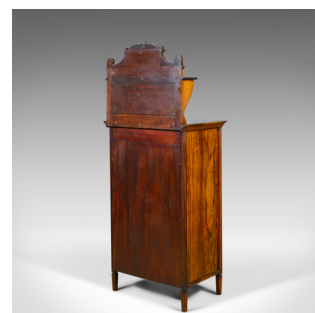

Antique Music Cabinet, Rosewood, English, Victorian, Mirror Back, Circa 1880

DESCRIPTION

Our Stock # 18.5836
This is an antique music cabinet in rosewood. An English, Victorian, mirror back cupboard dating to the late 19th Century, circa 1880.

- Exceptional grain interest and colour in the rosewood cabinetry
- Displaying a desirable aged patina
- Classical overtones to the Victorian styling
- Raised on tapering, square section legs
- Scroll carved pediment over fluted colonnade, scrolled to the outside
- Delightfully grained frieze backing upper, shaped shelf
- Quality bevelled mirror plate backing broad attractive top
- Full width frieze drawer with boxwood stringing
- Mahogany lined and dressed with brass drop handle
- Part glazed door with field panel over
- Decorated with marquetry of dragons and instruments

Search [London Fine for #18.5836](#) , or scan the QR code for more photos and details

DIMENSIONS

Max Width: 58.5cm (23")
Max Depth: 40cm (15.75")
Max Height: 143cm (56.25")
Counter Height: 99.5cm (39.25")