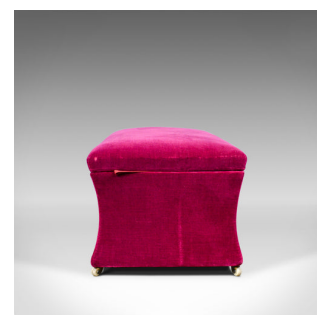

## Antique Window Seat, English, Victorian, Upholstered, Ottoman, Circa 1900

### DESCRIPTION

Our Stock # 18.5839

This is an antique window seat. An English, Victorian, upholstered ottoman dating to the late 19th century, circa 1900.

- Classic sarcophagus shape, pinched at the waist
- Stuffed top over robust frame providing a firm, stable seat
- Currently upholstered in rich napped cloth, in good order
- Hinged tilt top rises to reveal voluminous storage space within
- Clean lining with stays to hold lid upright
- Riding on the original ceramic castors

A super piece of furniture. Solid joints and construction, delivered ready for the home.

Search [London Fine for #18.5839](#), or scan the QR code for more photos and details

### DIMENSIONS

Max Width: 124cm (48.75")

Max Depth: 55cm (21.75")

Max Height: 46cm (18")