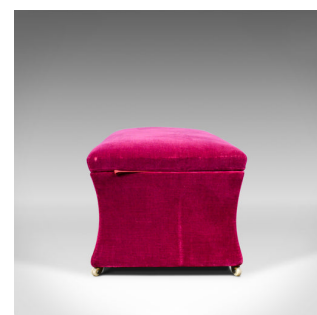

Antique Window Seat, English, Victorian, Upholstered, Ottoman, Circa 1900

DESCRIPTION

Our Stock # 18.5839

This is an antique window seat. An English, Victorian, upholstered ottoman dating to the late 19th century, circa 1900.

- Classic sarcophagus shape, pinched at the waist
- Stuffed top over robust frame providing a firm, stable seat
- Currently upholstered in rich napped cloth, in good order
- Hinged tilt top rises to reveal voluminous storage space within
- Clean lining with stays to hold lid upright
- Riding on the original ceramic castors

A super piece of furniture. Solid joints and construction, delivered ready for the home.

Search [London Fine for #18.5839](#), or scan the QR code for more photos and details

DIMENSIONS

Max Width: 124cm (48.75")