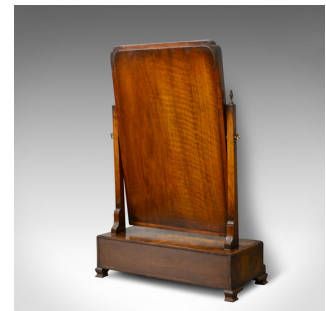

## Antique Dressing Table Mirror, Burr Walnut Georgian Revival Vanity, Toilet c1910

### DESCRIPTION

Our Stock # 18.5842

This is an antique dressing table mirror in burr walnut. An English, Georgian revival, vanity, toilet mirror dating to the early 19th century, circa 1910.

- Mid-sized vanity mirror in the Georgian revival taste
- Fine burr walnut finish displaying grain interest and a desirable aged patina
- Good consistent colour in a waxed polish finish
- Attractive, two drawer platform raised on ogee bracket feet
- Drawers shaped to the bottom and dressed with drop handles
- Clean linings offering useful storage space
- Square section, fluted risers supporting clean mirror plate
- Brass adjustment handles with classical urn finials above
- Of quality craftsmanship and in fine order throughout

A superb antique dressing table mirror. Solid joints and construction, delivered waxed, polished and ready for the home.

Search [London Fine for #18.5842](#) , or scan the QR code for more photos and details

### DIMENSIONS

Max Width: 44cm (17.25")

Max Depth: 20cm (7.75")

Max Height: 64.5cm (25.5")