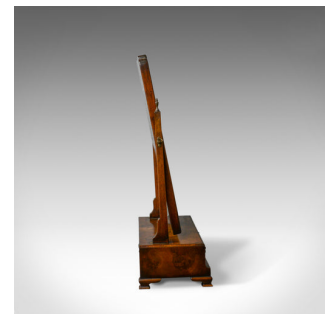

## Antique Dressing Table Mirror, Burr Walnut Georgian Revival Vanity, Toilet c1910

### DESCRIPTION

Our Stock # 18.5842

This is an antique dressing table mirror in burr walnut. An English, Georgian revival, vanity, toilet mirror dating to the early 19th century, circa 1910.

- Mid-sized vanity mirror in the Georgian revival taste
- Fine burr walnut finish displaying grain interest and a desirable aged patina
- Good consistent colour in a waxed polish finish
- Attractive, two drawer platform raised on ogee bracket feet
- Drawers shaped to the bottom and dressed with drop handles
- Clean linings offering useful storage space
- Square section, fluted risers supporting clean mirror plate
- Brass adjustment handles with classical urn finials above
- Of quality craftsmanship and in fine order throughout

A superb antique dressing table mirror. Solid joints and construction, delivered waxed, polished and ready for the home.

Search [London Fine for #18.5842](#) , or scan the QR code for more photos and details

### DIMENSIONS

Max Width: 44cm (17.25")

Max Depth: 20cm (7.75")

Max Height: 64.5cm (25.5")