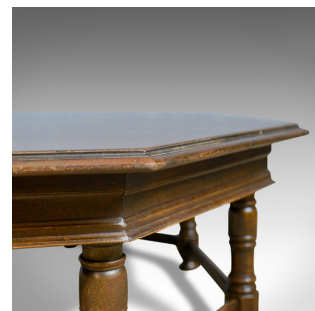

Large, Vintage Coffee Table, English, Oak, Octagonal, Low, 20th Century

DESCRIPTION

Our Stock # 18.5848

This is a large vintage coffee table. An English oak, octagonal low table dating to the late 20th century.

- Large, solid oak coffee table
- Octagonal top with edge moulding
- Rich, dark wax polished finish
- Deep apron features a pair of hidden drawers
- Hidden pair of slides offering extended space
- Raised on eight, stout, barrel turned legs
- United by a lower, ring stretcher
- Standing upon bun feet

A robust, large, vintage coffee table. Solid joints and construction, delivered waxed, polished and ready for the home.

Search [London Fine for #18.5848](#) , or scan the QR code for more photos and details

DIMENSIONS

Max Width: 133.5cm (52.5")

Max Depth: 133.5cm (52.5")

Max Height: 45.75cm (18")