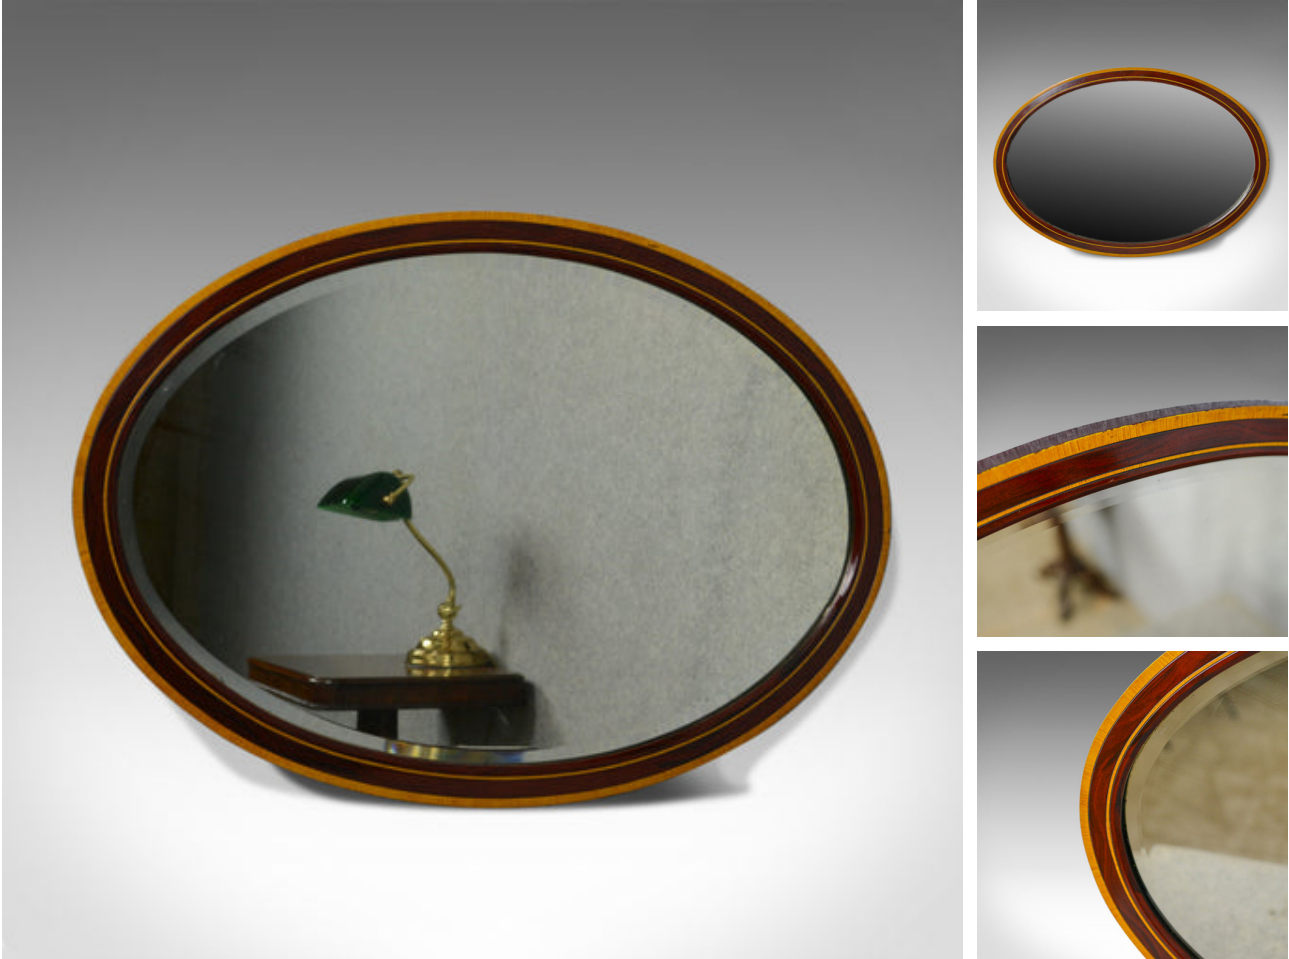

Antique Wall Mirror, English, Edwardian, Ovular, Walnut, Birch, Circa 1910

**DESCRIPTION**

Our Stock # 18.5856

This is an antique wall mirror. An English, Edwardian, ovular mirror in walnut and birch dating to the early 20th century, circa 1910.

- Cross-banded and inlaid frame in good order
- Grain interest and a desirable aged patina
- Ovular form to hang landscape or portrait
- Bevelled mirror plate in very good order
- Complete with fittings ready to mount

An attractive antique wall mirror. Delivered waxed, polished and ready for the home.

Search [London Fine for #18.5856](#), or scan the QR code for more photos and details

DIMENSIONS

Max Width: 83cm (32.75")

Max Height: 57.5cm (22.75")

Max Depth: 2cm (.75")