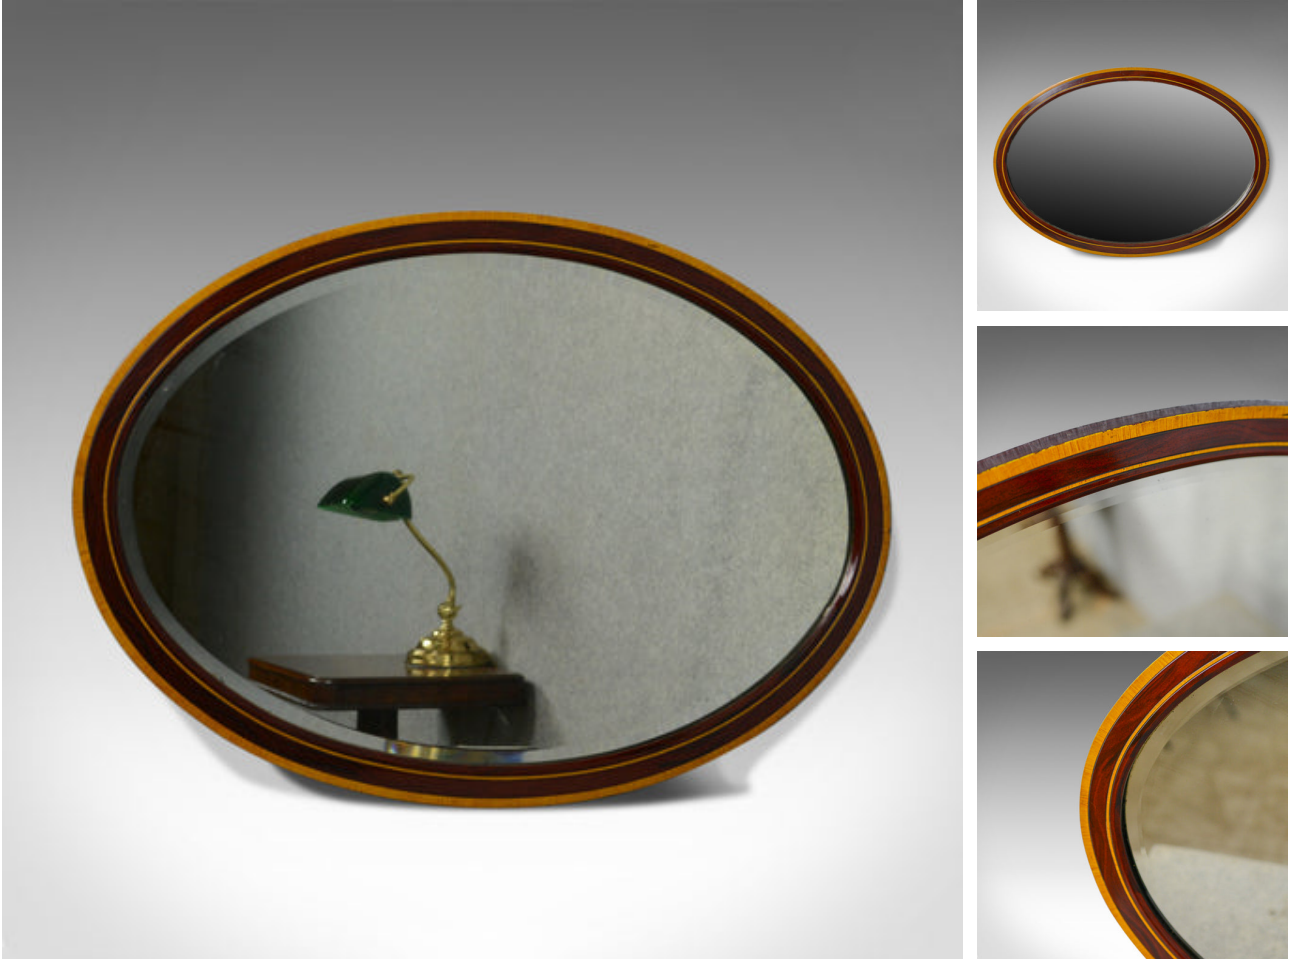

## Antique Wall Mirror, English, Edwardian, Ovular, Walnut, Birch, Circa 1910

**DESCRIPTION**

Our Stock # 18.5856

This is an antique wall mirror. An English, Edwardian, ovular mirror in walnut and birch dating to the early 20th century, circa 1910.

- Cross-banded and inlaid frame in good order
- Grain interest and a desirable aged patina
- Ovular form to hang landscape or portrait
- Bevelled mirror plate in very good order
- Complete with fittings ready to mount

An attractive antique wall mirror. Delivered waxed, polished and ready for the home.

Search [London Fine for #18.5856](#), or scan the QR code for more photos and details

**DIMENSIONS**

Max Width: 83cm (32.75")

Max Height: 57.5cm (22.75")

Max Depth: 2cm (.75")