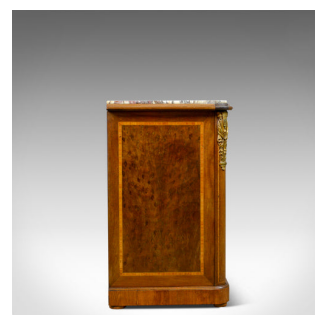

French Antique Cabinet, Empire Revival, Low, Cupboard, Marble Top, Circa 1900

**DESCRIPTION**

Our Stock # 18.5858  
This is a French antique cabinet. An Empire revival low cupboard with marble top dating to the turn of the 20th century, circa 1900.

- Shaped marble top displaying wonderful vein detail
- Honey hues to the walnut cabinet, consistent throughout
- Grain interest and a desirable aged patina
- A pair of drawers and cupboard doors flank a central frieze
- Field panel ends, doors and frieze delineated by geometric cross-banding
- Well cast ormolu mounts to the rounded corners
- Frieze drawers dressed with solid brass, garland ring handles
- The cabinet doors decorated with swag form marquetry
- Brass keyhole escutcheons, locks present, only left cabinet locking
- Raised on a plinth base over squat feet

Search [London Fine for #18.5858](#) , or scan the QR code for more photos and details

**DIMENSIONS**

Max Width: 120.5cm (47.5")  
Max Depth: 45cm (17.75")  
Max Height: 73.5cm (29")