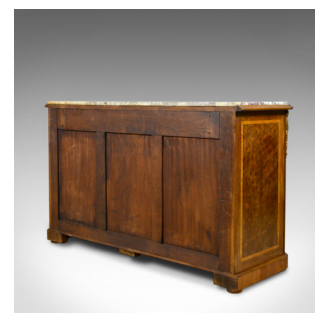

French Antique Cabinet, Empire Revival, Low, Cupboard, Marble Top, Circa 1900

**DESCRIPTION**

Our Stock # 18.5858  
This is a French antique cabinet. An Empire revival low cupboard with marble top dating to the turn of the 20th century, circa 1900.

- Shaped marble top displaying wonderful vein detail
- Honey hues to the walnut cabinet, consistent throughout
- Grain interest and a desirable aged patina
- A pair of drawers and cupboard doors flank a central frieze
- Field panel ends, doors and frieze delineated by geometric cross-banding
- Well cast ormolu mounts to the rounded corners
- Frieze drawers dressed with solid brass, garland ring handles
- The cabinet doors decorated with swag form marquetry
- Brass keyhole escutcheons, locks present, only left cabinet locking
- Raised on a plinth base over squat feet

Search [London Fine for #18.5858](#) , or scan the QR code for more photos and details

**DIMENSIONS**

Max Width: 120.5cm (47.5")  
Max Depth: 45cm (17.75")  
Max Height: 73.5cm (29")