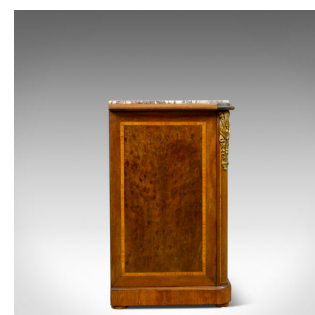

French Antique Cabinet, Empire Revival, Low, Cupboard, Marble Top, Circa 1900

**DESCRIPTION**

Our Stock # 18.5858  
This is a French antique cabinet. An Empire revival low cupboard with marble top dating to the turn of the 20th century, circa 1900.

- Shaped marble top displaying wonderful vein detail
- Honey hues to the walnut cabinet, consistent throughout
- Grain interest and a desirable aged patina
- A pair of drawers and cupboard doors flank a central frieze
- Field panel ends, doors and frieze delineated by geometric cross-banding
- Well cast ormolu mounts to the rounded corners
- Frieze drawers dressed with solid brass, garland ring handles
- The cabinet doors decorated with swag form marquetry
- Brass keyhole escutcheons, locks present, only left cabinet locking
- Raised on a plinth base over squat feet

Search [London Fine for #18.5858](#) , or scan the QR code for more photos and details

**DIMENSIONS**

Max Width: 120.5cm (47.5")  
Max Depth: 45cm (17.75")  
Max Height: 73.5cm (29")