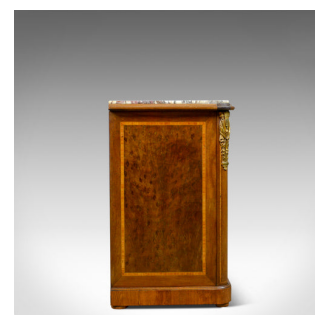

French Antique Cabinet, Empire Revival, Low, Cupboard, Marble Top, Circa 1900

DESCRIPTION

Our Stock # 18.5858
This is a French antique cabinet. An Empire revival low cupboard with marble top dating to the turn of the 20th century, circa 1900.

- Shaped marble top displaying wonderful vein detail
- Honey hues to the walnut cabinet, consistent throughout
- Grain interest and a desirable aged patina
- A pair of drawers and cupboard doors flank a central frieze
- Field panel ends, doors and frieze delineated by geometric cross-banding
- Well cast ormolu mounts to the rounded corners
- Frieze drawers dressed with solid brass, garland ring handles
- The cabinet doors decorated with swag form marquetry
- Brass keyhole escutcheons, locks present, only left cabinet locking
- Raised on a plinth base over squat feet

Search [London Fine for #18.5858](#) , or scan the QR code for more photos and details

DIMENSIONS

Max Width: 120.5cm (47.5")
Max Depth: 45cm (17.75")
Max Height: 73.5cm (29")