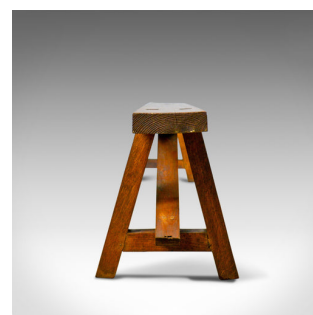

Pair of Long Benches, Oak, Pitch Pine, French Provincial Forms, Dining, C20th

**DESCRIPTION**

Our Stock # 18.5859

This is a pair of long benches. Two oak and pitch pine, French provincial forms for country kitchen dining from the mid 20th century.

- Very long at eight and half feet (260cm)
- Solid and substantial in very stout stocks
- Good colour and grain interest throughout
- Raised on 'A' frame legs with through tenon joints
- Supported by a central, bracketed leg

Appealing pair of long French provincial benches. Solid joints and construction, delivered waxed, polished and ready for the home.

Search [London Fine for #18.5859](#) , or scan the QR code for more photos and details

**DIMENSIONS**

- Max Width: 260cm (102.25")
- Max Depth: 36.5cm (14.25")
- Max Height: 43.5cm (17.25")
- Seat Width: 260cm (102.25")
- Seat Depth: 16cm (6.25")
- Seat Height: 43.5cm (17.25")