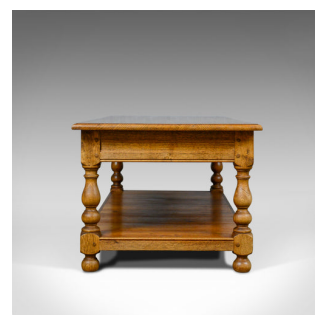

## Vintage Oak Coffee Table, English, Drawers, Late 20th Century

### DESCRIPTION

Our Stock # 18.5862

This is a vintage oak coffee table. An English table with drawers dating to the late 20th century.

- Honey hues to the golden oak in a wax polished finish
- Two plank top with moulded edge detail
- A pair of large frieze drawers offer useful storage space
- Raised on stout, baluster turned legs
- Planked under tier for added storage
- Raised on bun feet all round

A fine vintage oak coffee table displaying quality craftsmanship. Solid joints and construction, delivered waxed, polished and ready for the home.

Search [London Fine for #18.5862](#) , or scan the QR code for more photos and details

### DIMENSIONS

Max Width: 122cm (48")  
Max Depth: 60cm (23.5")  
Max Height: 48.5cm (19")