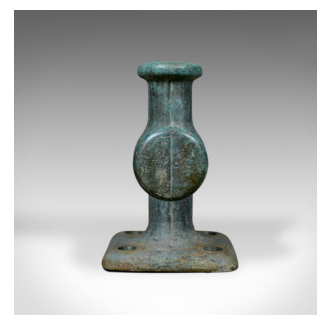

Solid Bronze, Mooring Bitt, Bollard, Very Heavy, Ships, Capstan, 20th Century

DESCRIPTION

Our Stock # 18.5863

This is a solid bronze mooring bitt or bollard. A very heavy ships capstan dating to the 20th century.

- Extremely heavy at 41Kg and 35.5cm (14 inches) high
- Cast in solid bronze with amazing verdigris patina
- Would polish bright if required (see base picture)
- Flared arms for easy rope location
- Stout mounting plate with four large bolt holes
- Two available

Fabulous solid bronze mooring bollard.

Search [London Fine for #18.5863](#), or scan the QR code for more photos and details

DIMENSIONS

Max Width: 33cm (13")

Max Depth: 22.75cm (9")

Max Height: 35.5cm (14")