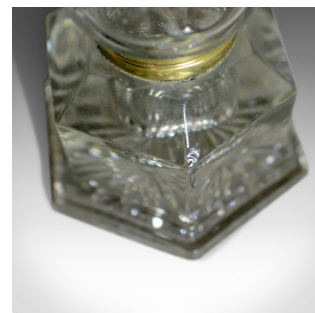

Large Antique Ink Well, English, Crystal Glass, Desk, Mid 19th Century, c.1850

DESCRIPTION

Our Stock # 18.5870

This is a large antique ink well. An English, crystal glass, desk ink well dating to the mid 19th century, circa 1850.

- Larger than most at 13cm, 5 inches high
- Hexagonal in form with floral base pattern
- Hinged lid opens smoothly
- Canted shoulders, one with very minor chip
- Flared base in good proportion

Rare to find at such a size, presented ready for the home.

Search [London Fine for #18.5870](#), or scan the QR code for more photos and details

DIMENSIONS

Max Width: 11.5cm (4.5")

Max Depth: 11.5cm (4.5")

Max Height: 13cm (5")

LIST PRICE

£295.00