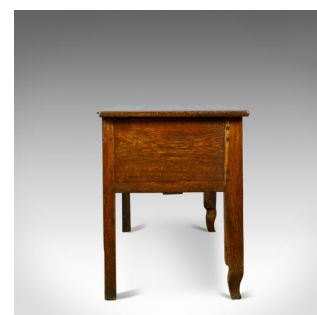

Antique Dough Bin, Large, French, Fruitwood, Proving Chest, Mid C19th Circa 1850

DESCRIPTION

Our Stock # 18.5431

This is an antique dough bin, a large French, fruitwood, proving chest dating to the mid 19th century, circa 1850.

- Attractive honey tones to the fruitwood panels
- Grain interest and a desirable aged patina
- Of good proportion offering storage space within
- Planked top with cleated ends
- Hinged on original iron loop hinges
- Offering voluminous storage space within
- Solid side panels display well
- Traditional pegged joints, robust and stable
- Stout square section legs, the front ones featuring shaped feet

A great French country antique dough bin. Solid joints and construction, delivered waxed, polished and ready for the home.

Search [London Fine for #18.5431](#) , or scan the QR code for more photos and details

DIMENSIONS

Max Width: 135.5cm (53.25")

Max Depth: 61cm (24")

Max Height: 76cm (30")