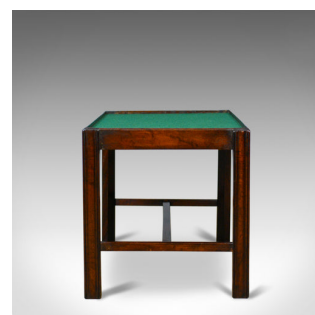

Vintage, Baize Top Side Table, English, Mahogany, Late 20th Century

DESCRIPTION

Our Stock # 18.5743

This is a vintage, baize top side table. An English, mahogany table dating to the late 20th century.

- Of quality craftsmanship and finish
- In select mahogany displaying a deep, rich colour
- Dressed with a quality, British green baize top
- Raised on straight legs with canted inner corners
- United by an 'H' stretcher

A delightful vintage, baize top side table. Solid joints and construction, delivered waxed, polished and ready for the home.

Search [London Fine for #18.5743](#), or scan the QR code for more photos and details

DIMENSIONS

Max Width: 62.5cm (24.5")
Max Depth: 43.5cm (17.25")
Max Height: 45.5cm (18")

LIST PRICE

£495.00