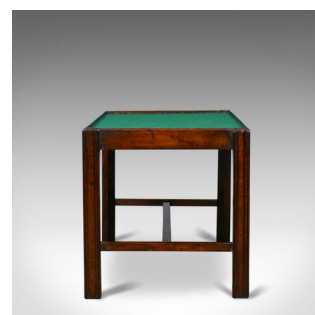

Vintage, Baize Top Side Table, English, Mahogany, Late 20th Century

DESCRIPTION

Our Stock # 18.5743

This is a vintage, baize top side table. An English, mahogany table dating to the late 20th century.

- Of quality craftsmanship and finish
- In select mahogany displaying a deep, rich colour
- Dressed with a quality, British green baize top
- Raised on straight legs with canted inner corners
- United by an 'H' stretcher

A delightful vintage, baize top side table. Solid joints and construction, delivered waxed, polished and ready for the home.

Search [London Fine for #18.5743](#), or scan the QR code for more photos and details

DIMENSIONS

Max Width: 62.5cm (24.5")
Max Depth: 43.5cm (17.25")
Max Height: 45.5cm (18")

LIST PRICE

£495.00