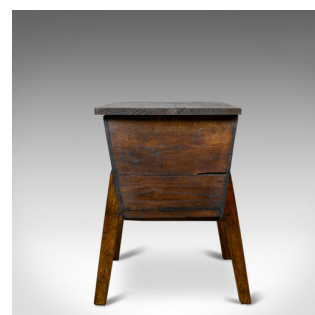

Antique Dough Bin, French, Pine, Proving Chest, 19th Century and Later

DESCRIPTION

Our Stock # 18.5783

This is an antique dough bin. A French, pine, proving chest dating to the late 19th century and later.

- A dough bin in good order throughout
- In stout stocks of pine displaying good colour
- Attractive grain interest with a desirable aged patina
- Rustic country kitchen appeal
- Lift off planked top, displays well
- Voluminous, clean storage within the canted trough
- Raised on square section legs, splayed for stability
- Offering useful storage within and a broad table top

Unusual and practical antique dough bin. Solid joints and construction, delivered waxed, polished and ready for the home.

Search [London Fine for #18.5783](#) , or scan the QR code for more photos and details

DIMENSIONS

Max Width: 80cm (31.5")

Max Depth: 50cm (19.75")

Max Height: 71.5cm (28.25")