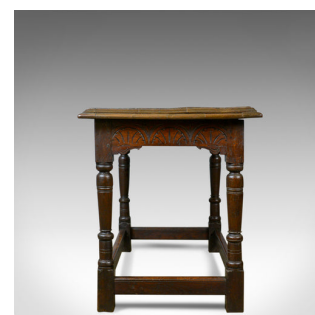

Antique Oak Console Table, English, Jacobean Revival, Refectory, C18th and Later

DESCRIPTION

Our Stock # 18.5835

This is an antique oak console table. An English, Jacobean revival refectory table dating to the 18th century and later.

- Substantial English oak with good grain detail
- Planked top in a very robust 4.5cm (1.75") thick stock
- Desirable patina with a lustrous waxed polish finish
- Block feet rising to turned baluster legs
- Box stretcher and guilloche carved frieze
- Classic English country farmhouse styling

Superb antique oak, country kitchen, console table with solid joints and construction. Delivered waxed, polished and ready for the home.

Search [London Fine for #18.5835](#) , or scan the QR code for more photos and details

DIMENSIONS

Max Width: 118cm (46.5")
Max Depth: 70.5cm (27.75")
Max Height: 81.25cm (32")