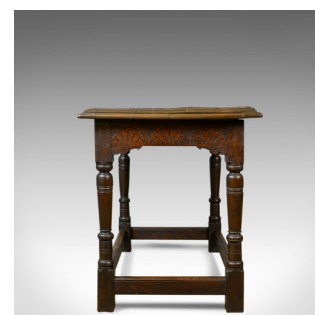

Antique Oak Console Table, English, Jacobean Revival, Refectory, C18th and Later

DESCRIPTION

Our Stock # 18.5835

This is an antique oak console table. An English, Jacobean revival refection table dating to the 18th century and later.

- Substantial English oak with good grain detail
- Planked top in a very robust 4.5cm (1.75") thick stock
- Desirable patina with a lustrous waxed polish finish
- Block feet rising to turned baluster legs
- Box stretcher and guilloche carved frieze
- Classic English country farmhouse styling

Superb antique oak, country kitchen, console table with solid joints and construction. Delivered waxed, polished and ready for the home.

Search [London Fine for #18.5835](#) , or scan the QR code for more photos and details

DIMENSIONS

Max Width: 118cm (46.5")

Max Depth: 70.5cm (27.75")

Max Height: 81.25cm (32")