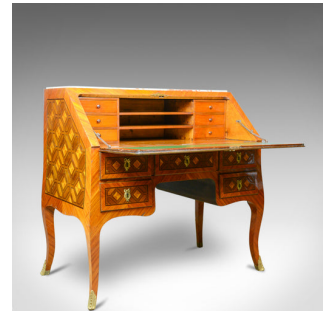

Antique Bureau, French, Marble Top, Kingwood, Marquetry Desk, Circa 1900

DESCRIPTION

Our Stock # 18.5860

This is an antique bureau. A French, marble top, kingwood, marquetry desk dating to the turn of the 20th century, circa 1900.

- An interesting and unusual antique bureau
- The kingwood displaying good colour and grain
- Desirable aged patina with a wax polished finish
- Inset rouge veined marble top displays well
- The body decorated in a geometric marquetry
- Serpentine apron running seamlessly into cabriole legs
- The fall opens to reveal a generous desk space
- Tooled country green leather skiver highlighted in gold
- A suite of six drawers flanking open shelves to the rear

Stout iron locks untested as keys absent

Search [London Fine for #18.5860](#) , or scan the QR code for more photos and details

DIMENSIONS

Max Width: 115.5cm (45.5")

Max Depth: 66cm (26")

Max Height: 114cm (45")