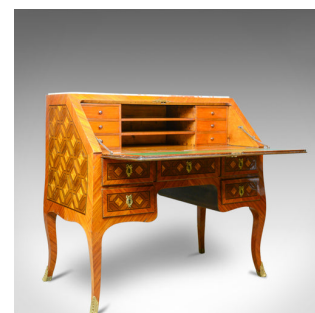

Antique Bureau, French, Marble Top, Kingwood, Marquetry Desk, Circa 1900

DESCRIPTION

Our Stock # 18.5860

This is an antique bureau. A French, marble top, kingwood, marquetry desk dating to the turn of the 20th century, circa 1900.

- An interesting and unusual antique bureau
- The kingwood displaying good colour and grain
- Desirable aged patina with a wax polished finish
- Inset rouge veined marble top displays well
- The body decorated in a geometric marquetry
- Serpentine apron running seamlessly into cabriole legs
- The fall opens to reveal a generous desk space
- Tooled country green leather skiver highlighted in gold
- A suite of six drawers flanking open shelves to the rear

Stout iron locks untested as keys absent

Search [London Fine for #18.5860](#) , or scan the QR code for more photos and details

DIMENSIONS

- Max Width: 115.5cm (45.5")
- Max Depth: 66cm (26")
- Max Height: 114cm (45")
- Desk Width: 103cm (40.5")
- Desk Depth: 67cm (26.5")
- Desk Height: 83cm (32.75")