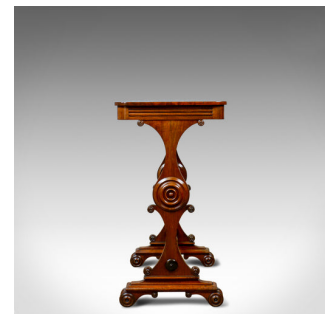

Antique Side Table, English, William IV, Companion, Mahogany, Circa 1835

DESCRIPTION

Our Stock # 18.5861

This is an antique side table. An English, William IV companion table in mahogany and dating to the early 19th century, circa 1835.

- Delightful colour and grain interest to the flame mahogany top
- Elegant and attractive with a wax polished finish
- Reeded detail to the frieze featuring a single drawer
- Fitted with the original working lock and key
- Raised on scrolled legs with a central turned roundel
- Mirrored in the end caps to the turned stretcher
- Standing upon scrolled feet all round

An appealing antique side table. Solid joints and construction, delivered waxed, polished and ready for the home.

Search [London Fine for #18.5861](#) , or scan the QR code for more photos and details

DIMENSIONS