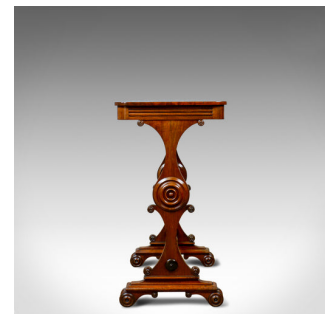

Antique Side Table, English, William IV, Companion, Mahogany, Circa 1835

**DESCRIPTION**

Our Stock # 18.5861

This is an antique side table. An English, William IV companion table in mahogany and dating to the early 19th century, circa 1835.

- Delightful colour and grain interest to the flame mahogany top
- Elegant and attractive with a wax polished finish
- Reeded detail to the frieze featuring a single drawer
- Fitted with the original working lock and key
- Raised on scrolled legs with a central turned roundel
- Mirrored in the end caps to the turned stretcher
- Standing upon scrolled feet all round

An appealing antique side table. Solid joints and construction, delivered waxed, polished and ready for the home.

Search [London Fine for #18.5861](#) , or scan the QR code for more photos and details

**DIMENSIONS**