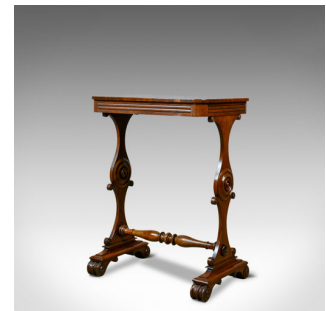

Antique Side Table, English, William IV, Companion, Mahogany, Circa 1835

**DESCRIPTION**

Our Stock # 18.5861

This is an antique side table. An English, William IV companion table in mahogany and dating to the early 19th century, circa 1835.

- Delightful colour and grain interest to the flame mahogany top
- Elegant and attractive with a wax polished finish
- Reeded detail to the frieze featuring a single drawer
- Fitted with the original working lock and key
- Raised on scrolled legs with a central turned roundel
- Mirrored in the end caps to the turned stretcher
- Standing upon scrolled feet all round

An appealing antique side table. Solid joints and construction, delivered waxed, polished and ready for the home.

Search [London Fine for #18.5861](#) , or scan the QR code for more photos and details

**DIMENSIONS**

Max Width: 53.5cm (21")

Max Depth: 40cm (15.75")

Max Height: 72cm (28.25")