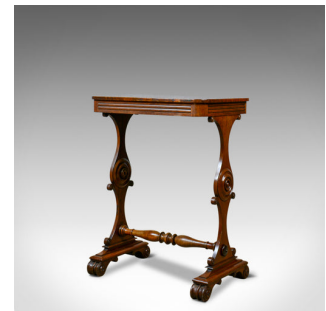

Antique Side Table, English, William IV, Companion, Mahogany, Circa 1835

DESCRIPTION

Our Stock # 18.5861

This is an antique side table. An English, William IV companion table in mahogany and dating to the early 19th century, circa 1835.

- Delightful colour and grain interest to the flame mahogany top
- Elegant and attractive with a wax polished finish
- Reeded detail to the frieze featuring a single drawer
- Fitted with the original working lock and key
- Raised on scrolled legs with a central turned roundel
- Mirrored in the end caps to the turned stretcher
- Standing upon scrolled feet all round

An appealing antique side table. Solid joints and construction, delivered waxed, polished and ready for the home.

Search [London Fine for #18.5861](#) , or scan the QR code for more photos and details

DIMENSIONS

Max Width: 53.5cm (21")

Max Depth: 40cm (15.75")

Max Height: 72cm (28.25")