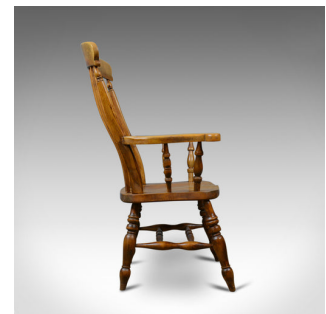

Antique Elbow Chair, English, Country Kitchen, Windsor Armchair, Early C20th

DESCRIPTION

Our Stock # 18.5867

This is an antique elbow chair. An English, country kitchen, Windsor, lath back, armchair in beech, dating to the early 20th century.

- Super chair in fine order throughout
- Classic, lath back design offering a comfortable seat
- Good colour and a desirable aged patina
- Broad crest rail decorated shaped to the ears
- Armrests raised on oblique ring turned spindles
- Generous saddle seat slab displaying grain interest
- Raised on turned legs united by a double 'H' stretcher

A super antique elbow chair. Solid joints and construction, delivered waxed, polished and ready for the home.

Search [London Fine for #18.5867](#) , or scan the QR code for more photos and details

DIMENSIONS