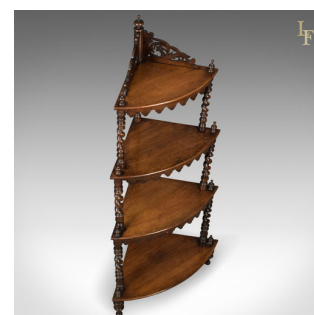

Antique Whatnot, English, Victorian, Rosewood, Corner Display Stand, c.1860

DESCRIPTION

Our Stock # LFA-1732 This is an antique whatnot, an English, Victorian, rosewood display stand dating to c.1860. • Attractive russet hues and grain interest • Deep, lustrous finish to the polished rosewood • Four, waterfall display tiers • Well grained shelves, lipped over shaped aprons • Each raised on well executed, barley twist risers • Capped with turned finials • The uppermost shelf featuring fretwork gallery back • Raised on turned legs capped with finials • A pleasing piece in good proportion An attractive, good quality display stand. Solid joints and construction, delivered waxed, polished and ready for the home.

Search [London Fine](#) for #LFA-1732 or scan the QR code for more photos and details

DIMENSIONS

Max Width: 56cm (22")
 Max Depth: 37cm (14.5")
 Max Height: 122cm (48") Shelf heights:
 Upper: 26cm (10.25")
 Middle: 29cm (11.5")
 Lower: 32cm (12.5")