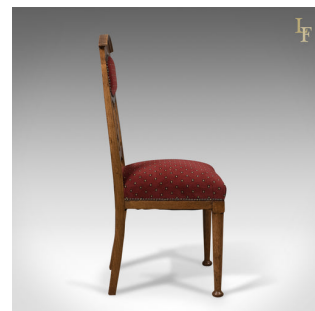

Antique Set of 4 Dining Chairs, Liberty Taste, English, Oak, Edwardian c.1910

DESCRIPTION

Our Stock # LFA-1747

This is an antique set of 4 dining chairs in the Liberty taste. English, in oak and dating to the early 20th century, Edwardian c.1910.

- Superior quality and beautifully proportioned
- In the Liberty taste with Art Nouveau influence
- Desirable colour and patina to the English oak
- Domed crest rail over carved foliate motif
- Pierced, carved back splat mounted within shaped rails
- Well stuffed and studded back rest and seat pad
- In a quality, soft, crimson napped cloth
- Raised on tapering, circular section front legs
- Terminating in squashed bun feet
- Square section, swept rear legs

Search [London Fine for #LFA-1747](#) or scan the QR code for more photos and details

DIMENSIONS

Max Width: 46cm (18")
Max Depth: 46cm (18")
Max Height: 104cm (41")
Seat Width: 46cm (18")
Seat Depth: 41cm (16.25")
Seat Height: 51cm (20")