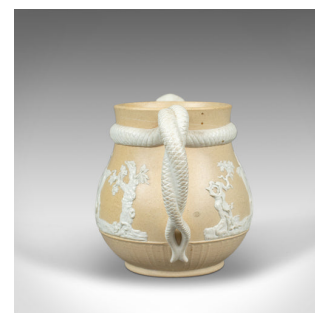

Vintage Sprig-Moulded Stoneware Jug, Decorative, Jasperware Taste, Late C20th

DESCRIPTION

Our Stock # 18.5717

This is a vintage sprig-moulded stoneware jug. A decorative piece in the Jasperware taste, a serpent mounted jug dating to the late 20th century.

- Attractive small stoneware jug
- Cream sprig mouldings on a pale butterscotch ground
- Head shaped spout with entwined serpentine handle
- Applied scenes of horses, figures and trees
- Ribbed base section
- '15' maker's mark to the base

Free from damage and ready for display in the home.

Search [London Fine for #18.5717](#) , or scan the QR code for more photos and details

DIMENSIONS

Max Width: 20.5cm (8")
Max Depth: 12cm (4.75")
Max Height: 14cm (5.5")