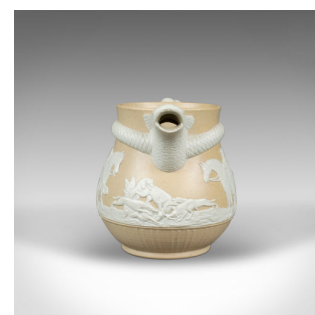

Vintage Sprig-Moulded Stoneware Jug, Decorative, Jasperware Taste, Late C20th

DESCRIPTION

Our Stock # 18.5717

This is a vintage sprig-moulded stoneware jug. A decorative piece in the Jasperware taste, a serpent mounted jug dating to the late 20th century.

- Attractive small stoneware jug
- Cream sprig mouldings on a pale butterscotch ground
- Head shaped spout with entwined serpentine handle
- Applied scenes of horses, figures and trees
- Ribbed base section
- '15' maker's mark to the base

Free from damage and ready for display in the home.

Search [London Fine for #18.5717](#) , or scan the QR code for more photos and details

DIMENSIONS

Max Width: 20.5cm (8")
Max Depth: 12cm (4.75")
Max Height: 14cm (5.5")